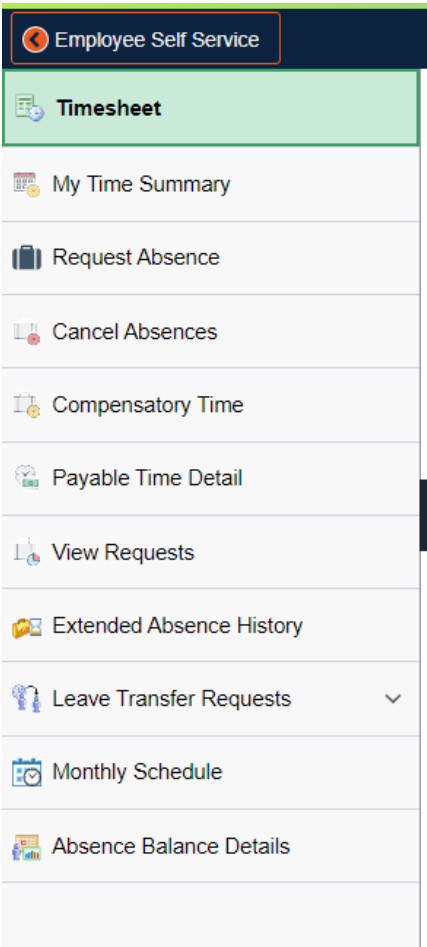

**PeopleSoft Updates – Employee Self Service now displays your Time and Attendance navigation in tiles!**

**Current Version - Select the Time and Attendance Tile**

**Current View - Classic Navigation Collection under Time and Attendance**

## Updated Version – Select the Time and Attendance Tile New Time and Attendance Tiles

## Updated View of Time and Attendance Tiles – for ease of access on laptops, phones, and other devices.