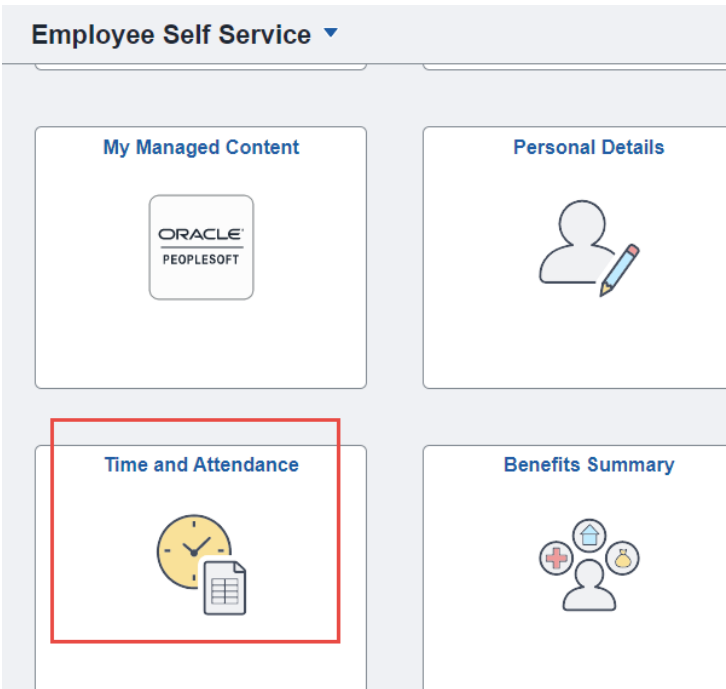

**PeopleSoft Updates – Employee Self Service now displays your Time and Attendance navigation in tiles!**

**Current Version - Select the Time and Attendance Tile**

**Current View - Classic Navigation Collection under Time and Attendance**

## Updated Version – Select the Time and Attendance Tile New Time and Attendance Tiles

## Updated View of Time and Attendance Tiles – for ease of access on laptops, phones, and other devices.