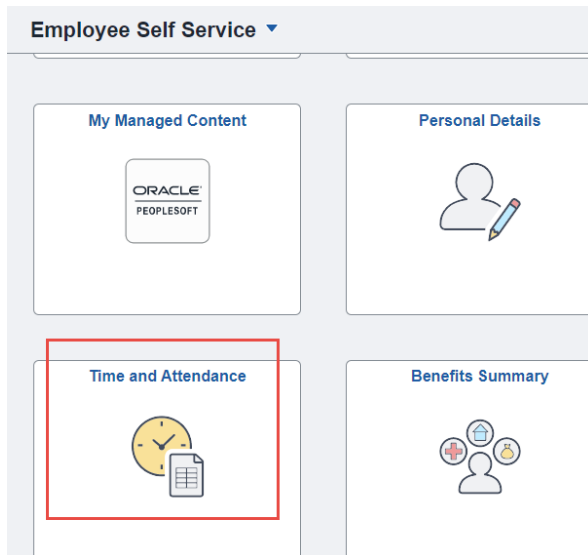

**PeopleSoft Updates – Employee Self Service now displays your Time and Attendance navigation in tiles!**

**Current Version - Select the Time and Attendance Tile**

**Current View - Classic Navigation Collection under Time and Attendance**

## Updated Version – Select the Time and Attendance Tile New Time and Attendance Tiles

## Updated View of Time and Attendance Tiles – for ease of access on laptops, phones, and other devices.