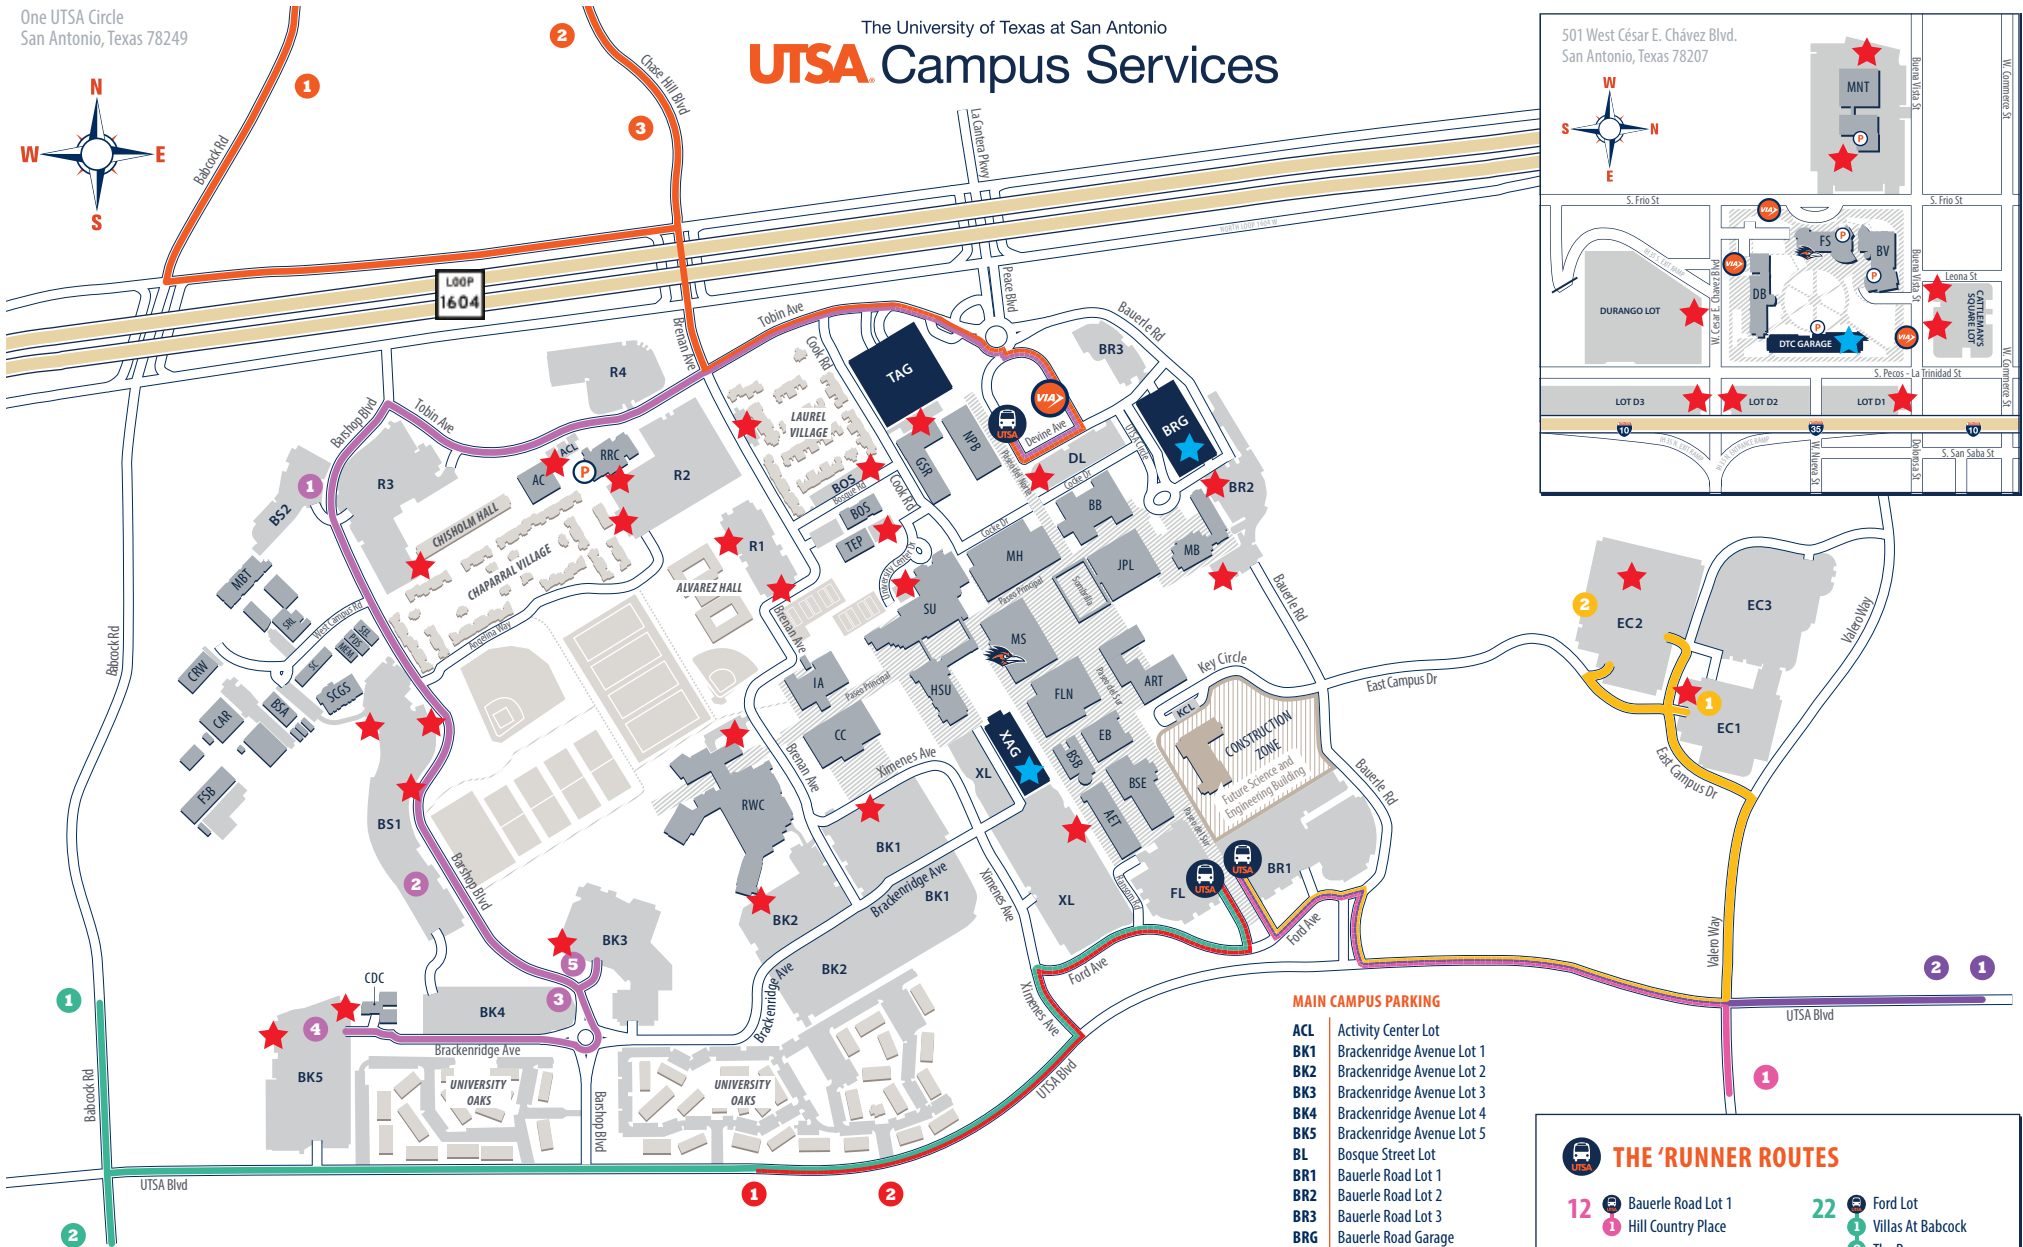

### MAIN CAMPUS BUILDINGS

- AC** Activity Center
- AET** Applied Engineering and Technology
- ART** Arts Building
- BOS** Bosque Street Building
- BSB** Biosciences Building
- BSE** Biotechnology Sciences & Engineering
- BB** Business Building
- BSA** Business Services Annex
- CAR** Center for Archaeological Research
- CRW** Central Receiving & Warehouse
- CDC** Child Development Center
- CC** Convocation Center
- EB** Engineering Building

### MAIN CAMPUS PARKING

- ACL** Activity Center Lot
- BK1** Brackenridge Avenue Lot 1
- BK2** Brackenridge Avenue Lot 2
- BK3** Brackenridge Avenue Lot 3
- BK4** Brackenridge Avenue Lot 4
- BK5** Brackenridge Avenue Lot 5
- BL** Bosque Street Lot
- BR1** Bauerle Road Lot 1
- BR2** Bauerle Road Lot 2
- BR3** Bauerle Road Lot 3
- BRG** Bauerle Road Garage
- BS1** Barshop Boulevard Lot 1
- BS2** Barshop Boulevard Lot 2
- DL** Devine Avenue Lot
- EC1** East Campus Lot 1
- EC2** East Campus Lot 2
- EC3** East Campus Lot 3
- FL** Ford Lot
- KCL** Key Circle Lot
- R1** Resident Lot 1
- R2** Resident Lot 2
- R3** Resident Lot 3
- R4** Resident Lot 4
- TAG** Tobin Avenue Garage
- XAG** Ximenes Avenue Garage
- XL** Ximenes Avenue Lot

### THE 'RUNNER ROUTES

- 12** Bauerle Road Lot 1  
 Hill Country Place
- 13** Bauerle Road Lot 1  
 East Campus Lot 1  
 East Campus Lot 2
- 14** Bauerle Road Lot 1  
 Broadstone  
 The Luxe
- 20** Ford Lot  
 Campus Edge on UTSA Boulevard  
 Avalon Place
- 22** Ford Lot  
 Villas At Babcock  
 The Reserve
- 43** Campus Oval  
 Barshop Blvd Lot 2  
 Barshop Blvd Lot 1  
 Brackenridge Lot 4  
 Brackenridge Lot 5  
 Brackenridge Lot 3
- 44** Campus Oval  
 Tetro Village  
 Highview Place  
 Maverick Creek