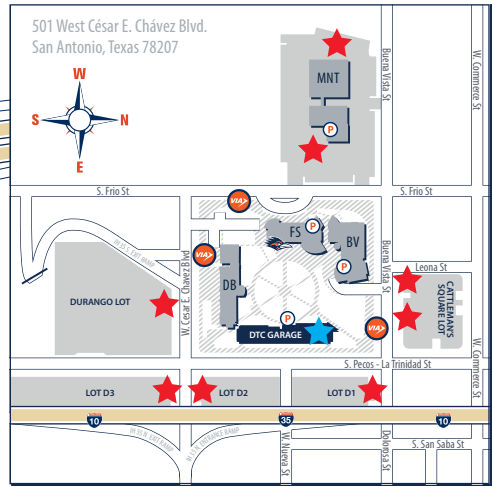

### MAIN CAMPUS BUILDINGS

- AC** Activity Center
- AET** Applied Engineering and Technology
- ART** Arts Building
- BOS** Bosque Street Building
- BSB** Biosciences Building
- BSE** Biotechnology Sciences & Engineering
- BB** Business Building
- BSA** Business Services Annex
- CAR** Center for Archaeological Research
- CRW** Central Receiving & Warehouse
- CDC** Child Development Center
- CC** Convocation Center
- EB** Engineering Building

### MAIN CAMPUS PARKING

- ACL** Activity Center Lot
- BK1** Brackenridge Avenue Lot 1
- BK2** Brackenridge Avenue Lot 2
- BK3** Brackenridge Avenue Lot 3
- BK4** Brackenridge Avenue Lot 4
- BK5** Brackenridge Avenue Lot 5
- BL** Bosque Street Lot
- BR1** Bauerle Road Lot 1
- BR2** Bauerle Road Lot 2
- BR3** Bauerle Road Lot 3
- BRG** Bauerle Road Garage
- BS1** Barshop Boulevard Lot 1
- BS2** Barshop Boulevard Lot 2
- DL** Devine Avenue Lot
- EC1** East Campus Lot 1
- EC2** East Campus Lot 2
- EC3** East Campus Lot 3
- FL** Ford Lot
- KCL** Key Circle Lot
- R1** Resident Lot 1
- R2** Resident Lot 2
- R3** Resident Lot 3
- R4** Resident Lot 4
- TAG** Tobin Avenue Garage
- XAG** Ximenes Avenue Garage
- XL** Ximenes Avenue Lot

### THE 'RUNNER ROUTES

- 12** Bauerle Road Lot 1  
 Hill Country Place
- 13** Bauerle Road Lot 1  
 East Campus Lot 1  
 East Campus Lot 2
- 14** Bauerle Road Lot 1  
 Broadstone  
 The Luxe
- 20** Ford Lot  
 Campus Edge on UTSA Boulevard  
 Avalon Place
- 22** Ford Lot  
 Villas At Babcock  
 The Reserve
- 43** Campus Oval  
 Barshop Blvd Lot 2  
 Barshop Blvd Lot 1  
 Brackenridge Lot 4  
 Brackenridge Lot 5  
 Brackenridge Lot 3
- 44** Campus Oval  
 Tetro Village  
 Highview Place  
 Maverick Creek