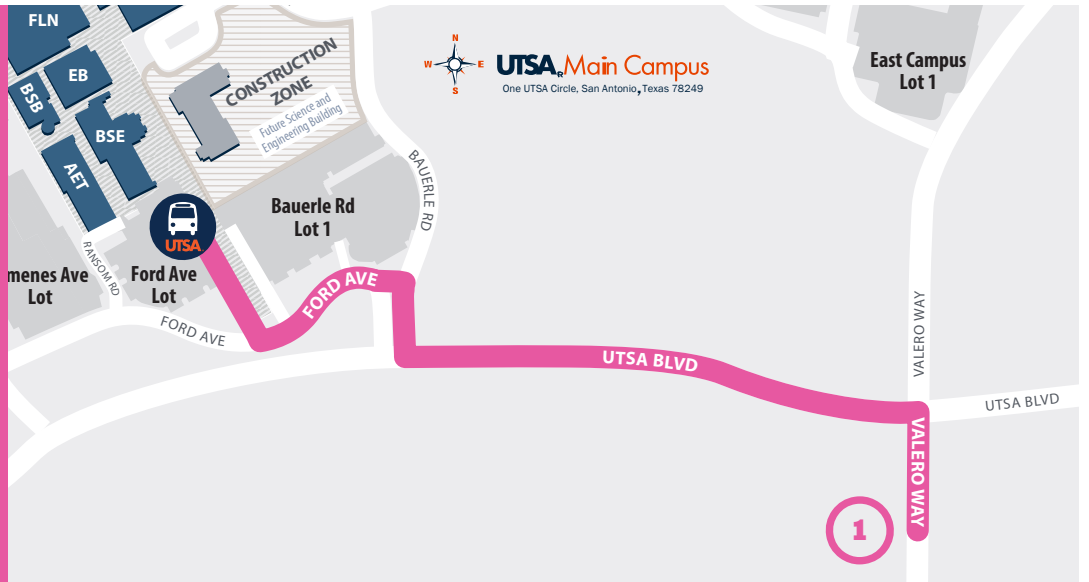

ROUTE

# 12

**FORD LOT**

**HILL COUNTRY PLACE**

➔ **MON-THURS** FINAL DEPARTURE 10:25PM

➔ **FRIDAY** FINAL DEPARTURE 5:15PM

**FORD LOT DEPARTURE**

AM

6:35
6:50
7:10
7:30
7:52
8:07
8:22
8:37
8:52
9:07
9:22
9:37
9:52
10:07
10:22
10:37
10:45
11:00
11:15
11:30
11:45

PM

12:07
12:15
12:30
12:45
1:00
1:15
1:30
1:45
2:00

**FORD LOT DEPARTURE**

PM

2:15
2:30
2:45
3:00
3:15
3:30
3:45
4:00
4:15
4:37
4:45
4:52
5:00
5:15
5:30
5:45
6:00
6:15
6:30
6:45
7:00
7:15
7:30
7:45
8:00
8:15
8:30
8:45
9:00
9:15

**FORD LOT DEPARTURE**

PM

9:35
9:55
10:10
10:25

Download **The Runner GPS App**

- Track your shuttle
- View schedules
- Receive real-time updates

Download on the **App Store**

GET IT ON **Google Play**

View online at [therunner.utsa.edu](http://therunner.utsa.edu)