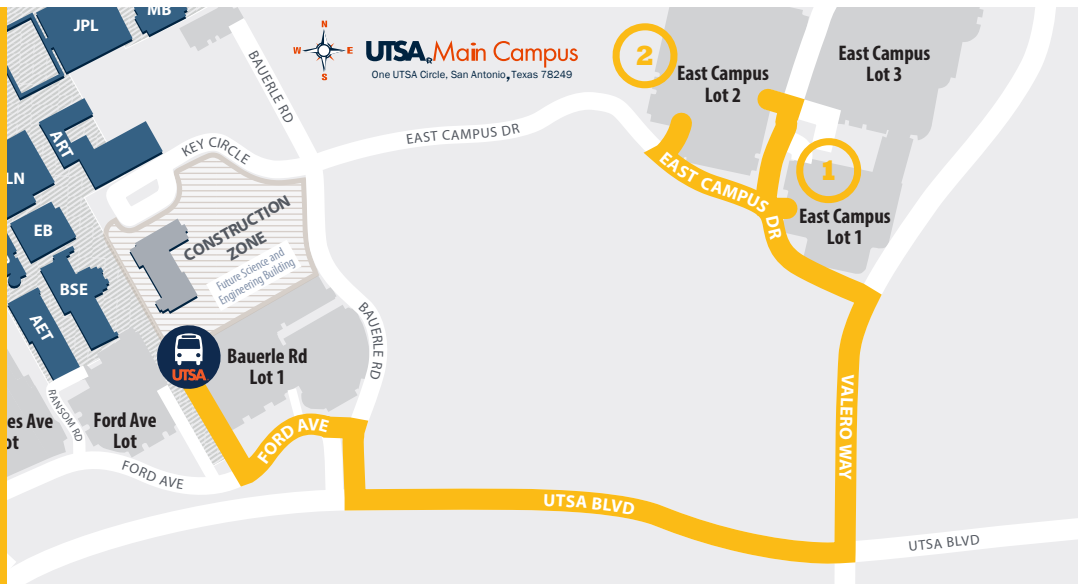

ROUTE

13

BAUERLE RD LOT 1

EAST CAMPUS LOT 1

EAST CAMPUS LOT 2

UTSA Main Campus
One UTSA Circle, San Antonio, Texas 78249

➔ **MON-THURS** FINAL DEPARTURE 10:25PM

➔ **FRIDAY** FINAL DEPARTURE 5:15PM

BAUERLE RD LOT 1 DEPARTURE

BAUERLE RD LOT 1 DEPARTURE

BAUERLE RD LOT 1 DEPARTURE

BAUERLE RD LOT 1 DEPARTURE

AM	6:35
	6:45
	7:00
	7:15
	7:22
	7:30
	7:37
	7:45
	7:52
	8:00
	8:07
	8:22
	8:30
	8:37
	8:45
	9:00
	9:07
	9:15
	9:22
	9:30
	9:37
	9:45
	9:52
	10:00
	10:07
	10:15
	10:22
	10:30

PM	9:35
	9:55
	10:10
	10:25

- Track your shuttle
- View schedules
- Receive real-time updates

View online at therunner.utsa.edu

- Mon/Wed/Fri Only
- Tue/Thur Only
- Friday Last Stop
- ▨ Mon-Thur Only
- ▨ No return to campus
- Friday Only

BUS DEPARTURE TIMES ARE APPROXIMATE & SUBJECT TO CHANGE. WEATHER AND TRAFFIC DELAYS MAY OCCUR

NO FOOD OR OPEN DRINKS
Screw-top lids only

INFORMATION
utsa.edu/transportation
[@UTSARunner](https://twitter.com/UTSARunner)