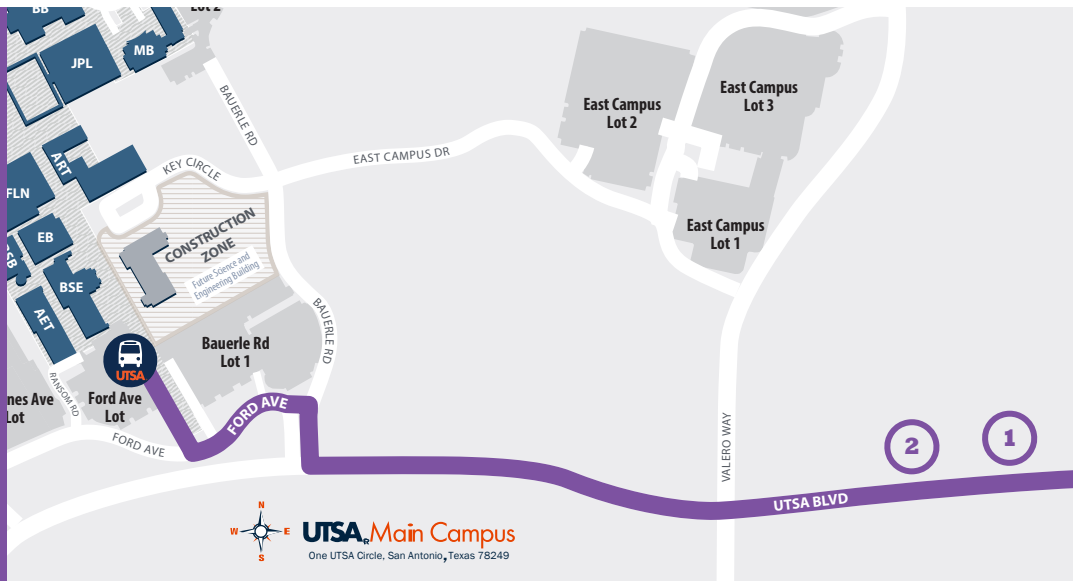

# 14

**FORD LOT**

**BROADSTONE**

**THE LUX**

**UTSA Main Campus**  
One UTSA Circle, San Antonio, Texas 78249

➔ **MON-THURS** FINAL DEPARTURE 10:25PM

➔ **FRIDAY** FINAL DEPARTURE 5:15PM

**FORD LOT DEPARTURE**

AM

6:40
6:50
7:00
7:10
7:15
7:30
7:45
8:00
8:15
8:37
8:45
9:00
9:15
9:30
9:37
9:45
10:00
10:15
10:30
10:45
11:00
11:15
11:30
11:45

PM

12:00
12:15
12:30
12:52

**FORD LOT DEPARTURE**

PM

1:00
1:15
1:30
1:45
2:00
2:15
2:30
2:45
3:00
3:15
3:37
3:45
3:52
4:00
4:07
4:15
4:22
4:30
4:45
5:00
● 5:15
5:22
5:37
5:45
5:52
6:00
6:15
6:30

**FORD LOT DEPARTURE**

PM

6:45
7:00
7:15
7:30
7:45
8:00
8:15
8:45
9:00
9:15
9:45
10:00
10:12
10:25

Download **The Runner GPS App**

- Track your shuttle
- View schedules
- Receive real-time updates

Download on the **App Store**

GET IT ON **Google Play**

View online at [therunner.utsa.edu](http://therunner.utsa.edu)

- Mon/Wed/Fri Only
- Tue/Thur Only
- Friday Last Stop
- ▨ Mon-Thur Only
- ▨ No return to campus
- Friday Only

BUS DEPARTURE TIMES ARE APPROXIMATE & SUBJECT TO CHANGE. WEATHER AND TRAFFIC DELAYS MAY OCCUR