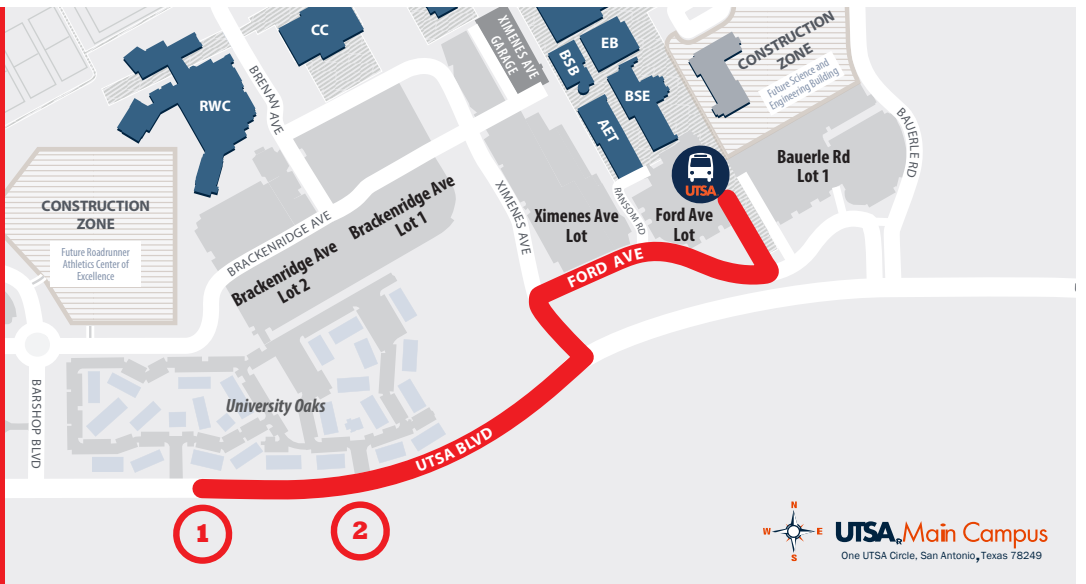

ROUTE 20

-  **FORD LOT**
- 1 THE OUTPOST**
- 2 AVALON PLACE**

 **UTSA Main Campus**
One UTSA Circle, San Antonio, Texas 78249

➔ **MON-THURS** FINAL DEPARTURE 10:25PM ➔ **FRIDAY** FINAL DEPARTURE 5:15PM

FORD LOT DEPARTURE	
AM	6:35
	6:45
	7:00
	7:15
	7:30
	7:45
	8:00
	8:25
	8:30
	8:37
	8:45
	8:52
	9:00
	9:07
	9:15
	9:22
	9:30
	9:37
	9:45
	10:00
	10:07
	10:15
	10:22
	10:30
	10:37
	10:45
	10:52
	11:00
	11:07

FORD LOT DEPARTURE	
AM	11:15
	11:22
	11:30
	11:45
PM	12:00
	12:15
	12:30
	12:45
	1:07
	1:15
	1:30
	1:45
	2:00
	2:15
	2:30
	2:45
	3:00
	3:15
	3:30
	3:45
	4:00
	4:15
	4:30
	4:45
	5:00
	● 5:15
	5:30
	5:45
	6:00

FORD LOT DEPARTURE	
PM	6:15
	6:30
	6:45
	7:00
	7:15
	7:30
	7:45
	8:00
	8:15
	8:30
	8:45
	9:00
	9:15
	9:30
	9:45
	10:00
	10:15
	10:25

Download The Runner GPS App

-  **Track your shuttle**
-  **View schedules**
-  **Receive real-time updates**

 **NO FOOD OR OPEN DRINKS**
Screw-top lids only

 **INFORMATION**
utsa.edu/transportation
[@UTSARunner](https://twitter.com/UTSARunner)