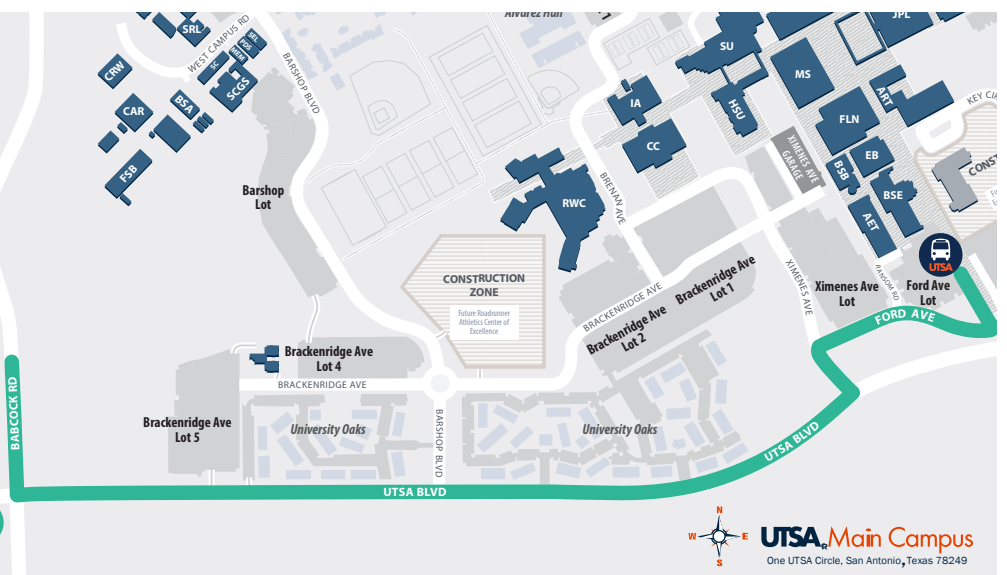

ROUTE 22

FORD LOT

VILLAS AT BABCOCK

THE RESERVE

UTSA Main Campus
One UTSA Circle, San Antonio, Texas 78249

➔ **MON-THURS** FINAL DEPARTURE 10:25PM

➔ **FRIDAY** FINAL DEPARTURE 5:15PM

FORD LOT DEPARTURE

AM

6:30
6:45
7:00
7:15
7:30
7:45
8:00
8:30
8:45
9:00
9:15
9:30
9:45
10:00
10:15
10:30
10:37
10:45
10:52
11:00
11:07
11:15
11:22
11:30
11:37
11:45
11:52

PM

12:00
12:07
12:15

FORD LOT DEPARTURE

PM

12:30
12:37
12:45
12:52
1:15
1:22
1:37
1:45
1:52
2:00
2:07
2:15
2:22
2:30
2:37
2:45
3:00
3:07
3:13
3:22
3:30
3:32
3:37
3:52
4:00
4:07
4:15
4:22
4:30
4:45

FORD LOT DEPARTURE

PM

4:52
5:00
5:07
5:15
5:22
5:37
5:52
6:00
6:07
6:15
6:22
6:30
6:37
6:37
6:45
7:00
7:15
7:30
7:45
8:00
8:15
8:30
8:45
9:00
9:15
9:30
9:45
10:00
10:15
10:25

Download **The Runner GPS App**

- Track your shuttle
- View schedules
- Receive real-time updates

Download on the **App Store**

GET IT ON **Google Play**

View online at therunner.utsa.edu

- Mon/Wed/Fri Only
- Tue/Thur Only
- Friday Last Stop
- ▨ Mon-Thur Only
- ▨ No return to campus
- Friday Only