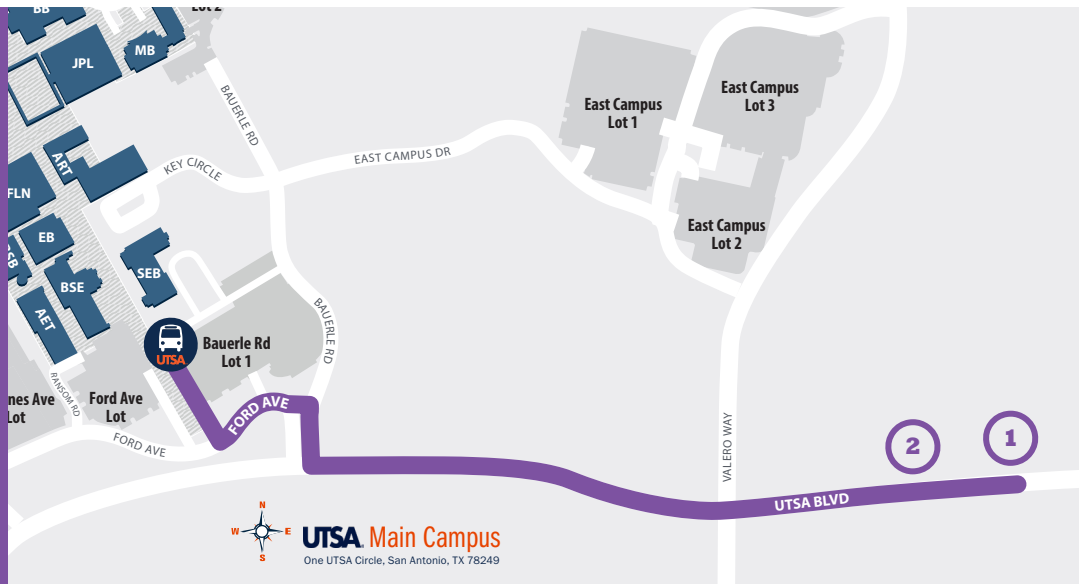

ROUTE

# 14

**BAUERLE RD LOT 1**

**BROADSTONE**

**THE LUXX**

**UTSA Main Campus**  
One UTSA Circle, San Antonio, TX 78249

➔ **MON-THURS** FINAL DEPARTURE 10:25PM

➔ **FRIDAY** FINAL DEPARTURE 5:15PM

**BAUERLE RD LOT 1 DEPARTURE**

PM

**BAUERLE RD LOT 1 DEPARTURE**

PM

- 1:45
- 2:00
- 2:15
- 2:30
- 2:45
- 3:00
- 3:15
- 3:30
- 3:45
- 3:52
- 4:00
- 4:07
- 4:15
- 4:30
- 4:45
- 5:00
- 5:07
- 5:15
- 5:22
- 5:30
- 5:45
- 6:00
- 6:15
- 6:30
- 6:45
- 7:00
- 7:15
- 7:30

**BAUERLE RD LOT 1 DEPARTURE**

PM

- 7:45
- 8:00
- 8:15
- 8:30
- 8:45
- 9:00
- 9:15
- 9:30
- 9:45
- 10:00
- 10:25

Download **The Runner GPS App**

- Track your shuttle
- View schedules
- Receive real-time updates