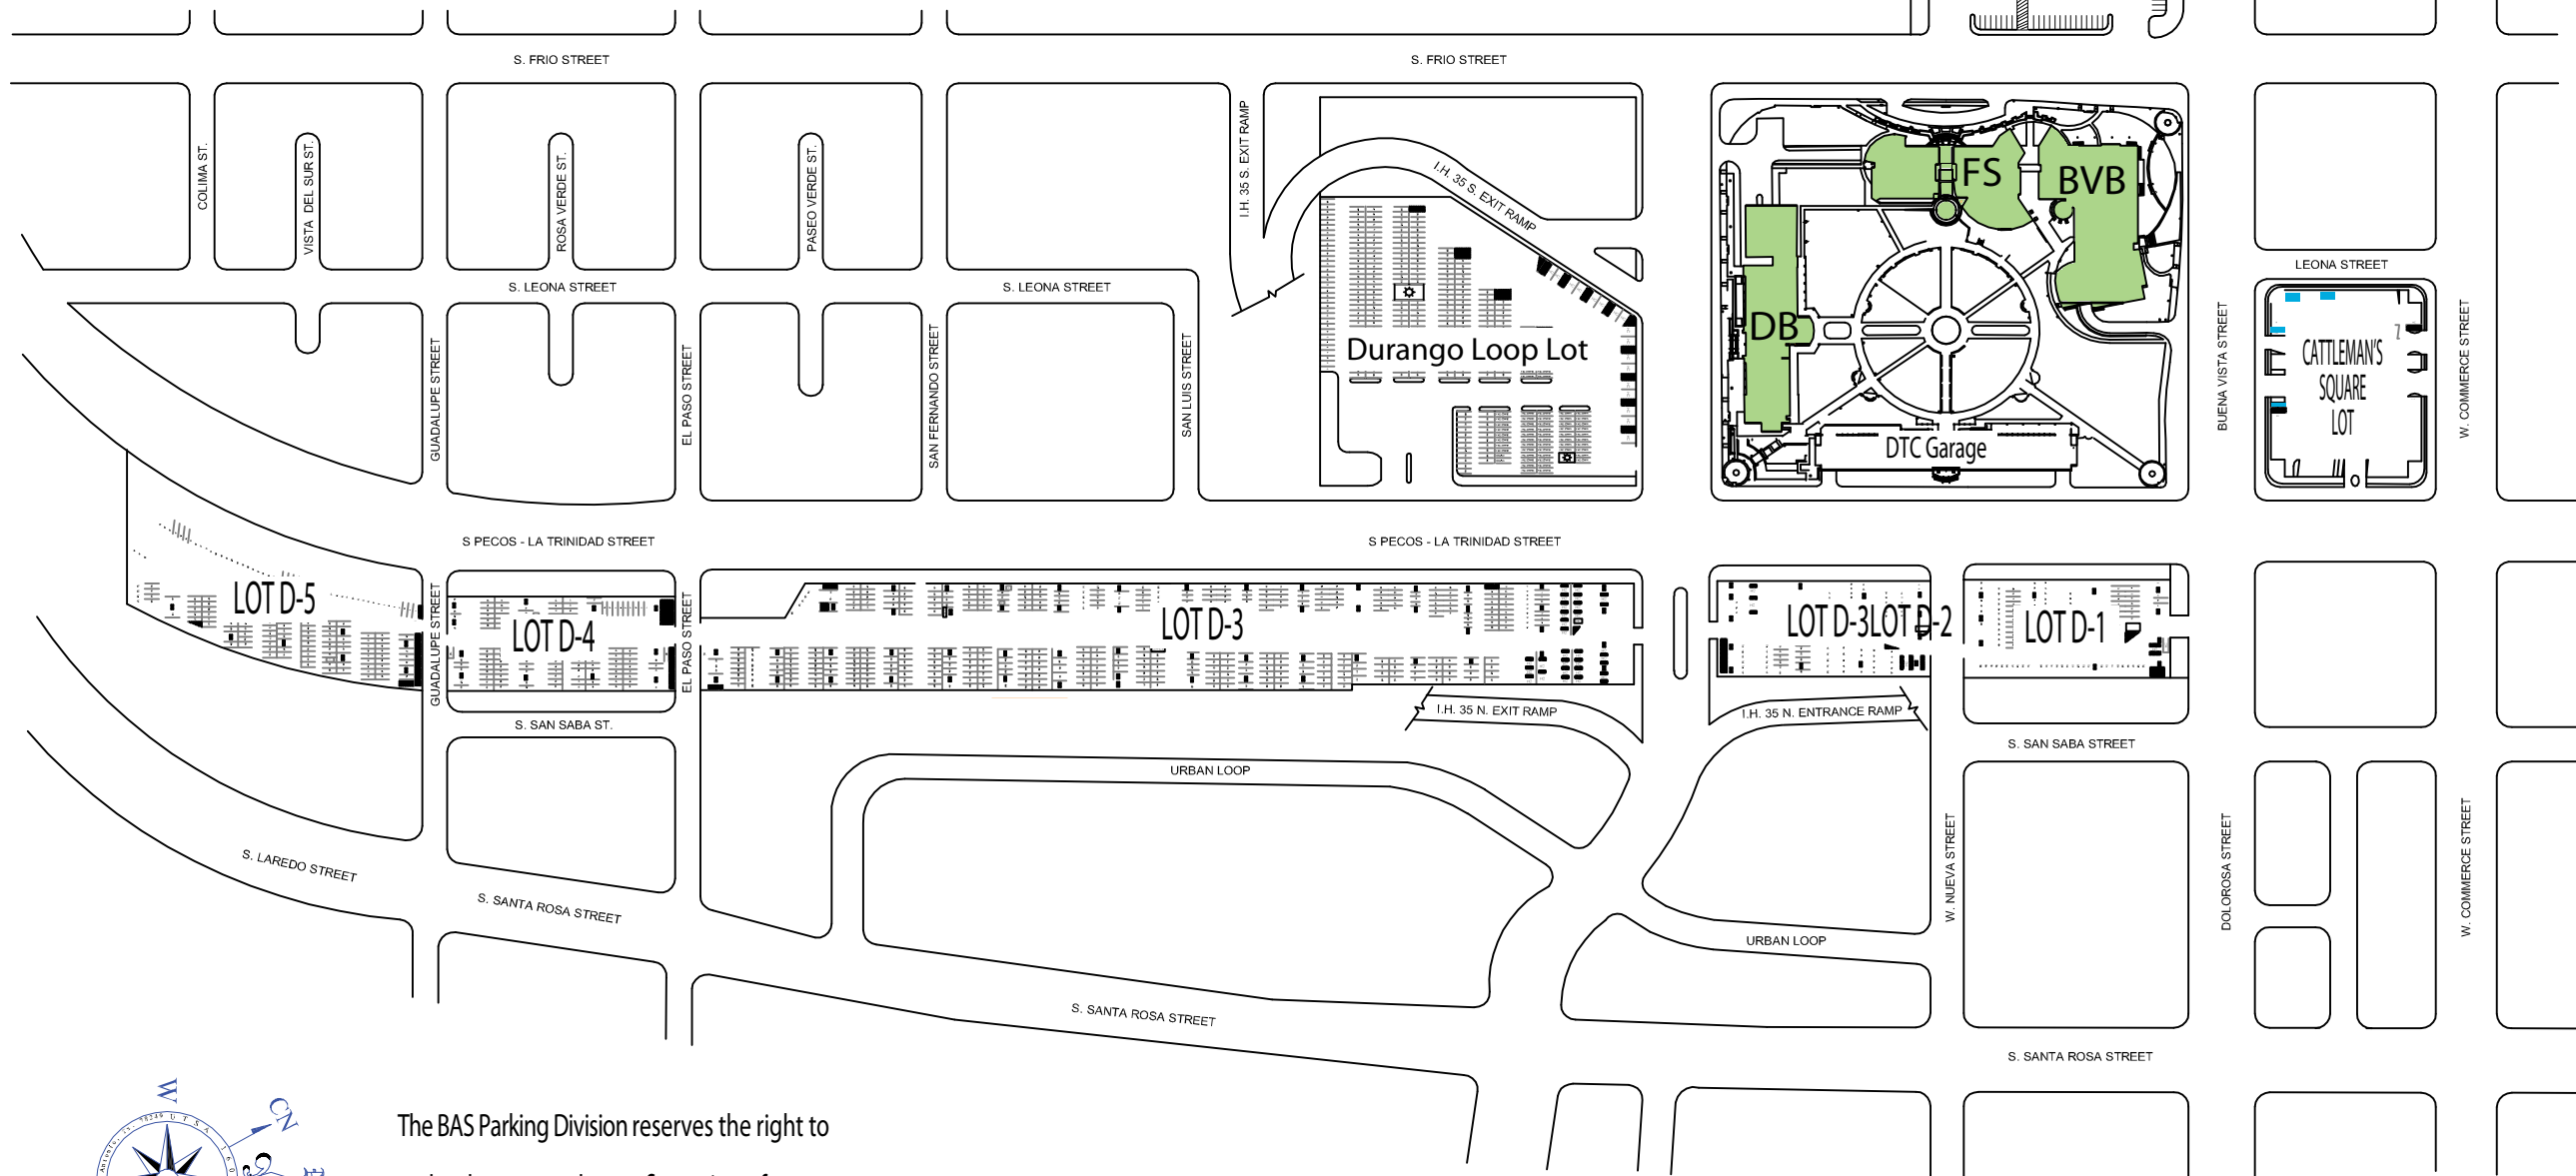

Business Auxiliary Services
Parking Division

Downtown Campus Map

BUILDING INDEX

- MTB Monterey Building
- BVB Buena Vista Building
- FS Frio Street Building
- DB Durango Building

The BAS Parking Division reserves the right to make changes to the configuration of any lot as required by construction projects or special events.