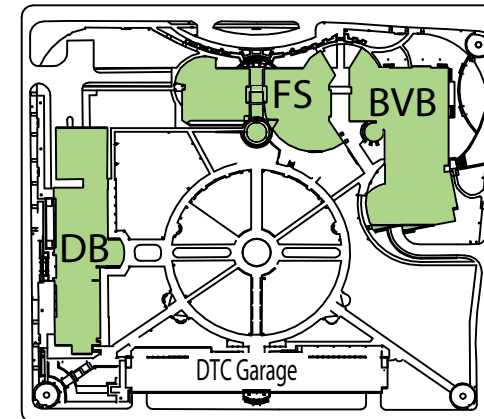

Business Auxiliary Services
Parking Division

Downtown Campus Map

BUILDING INDEX

- MTB Monterey Building
- BVB Buena Vista Building
- FS Frio Street Building
- DB Durango Building

The BAS Parking Division reserves the right to make changes to the configuration of any lot as required by construction projects or special events.