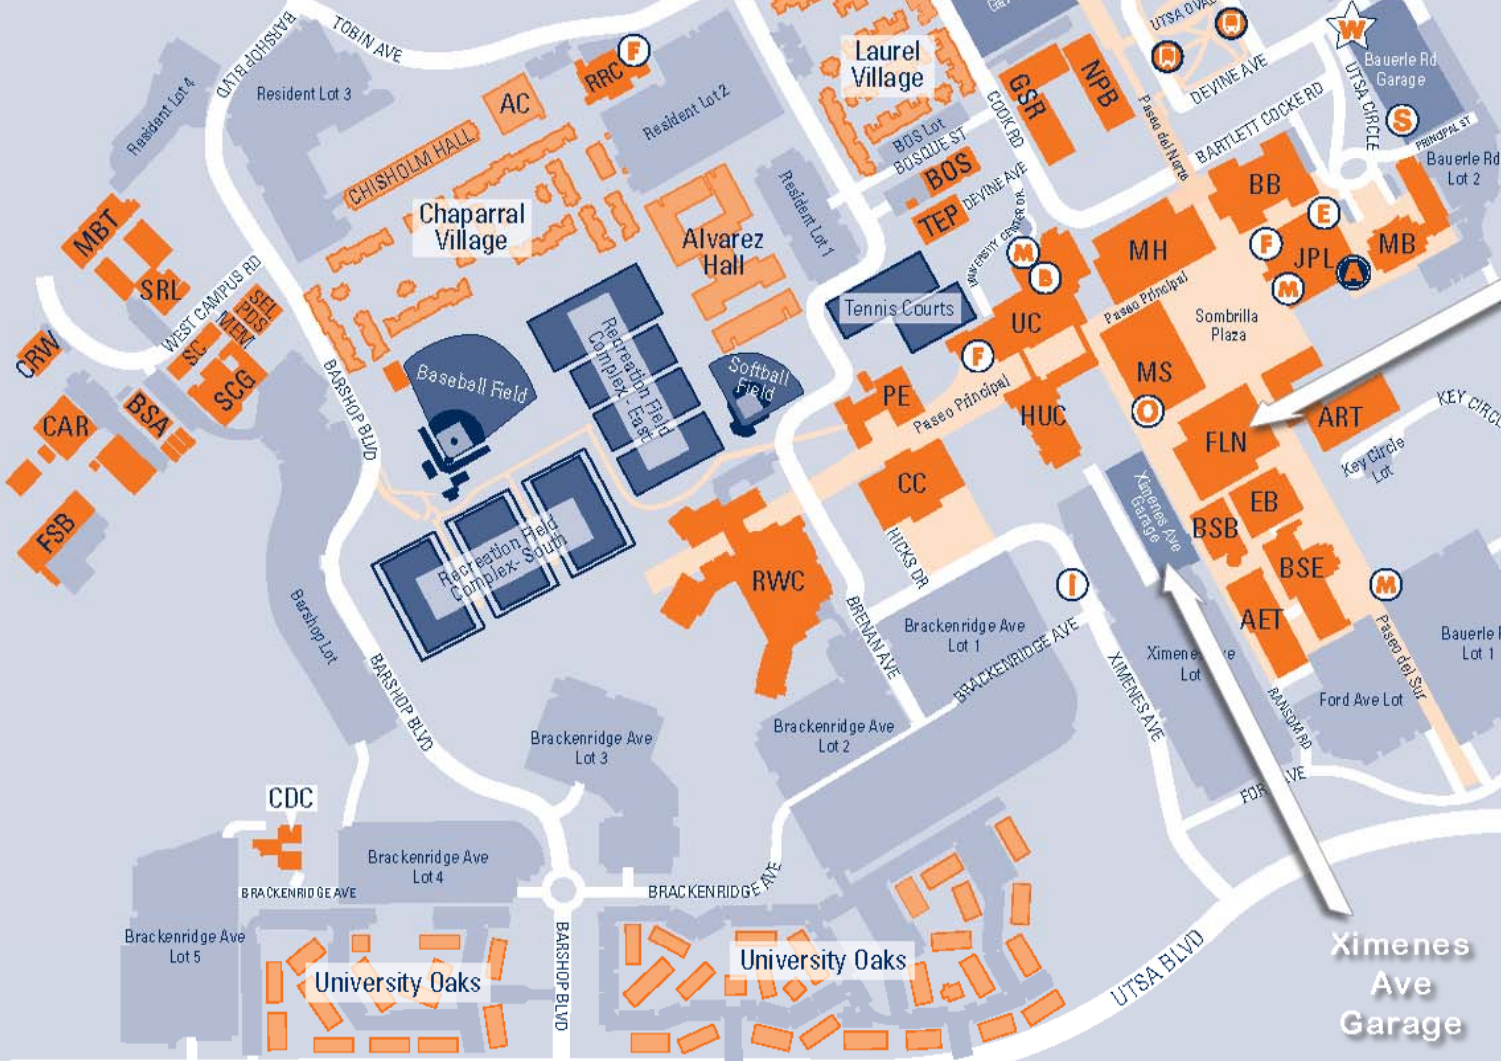

LOOP 1604

BABCOCK RD

BABCOCK RD

UTSA BLVD

Flawn Science Building

additional parking → EAST CAMPUS DR

Ximenes Ave Garage

UTSA. Main Campus

One UTSA Circle, San Antonio, Texas 78249