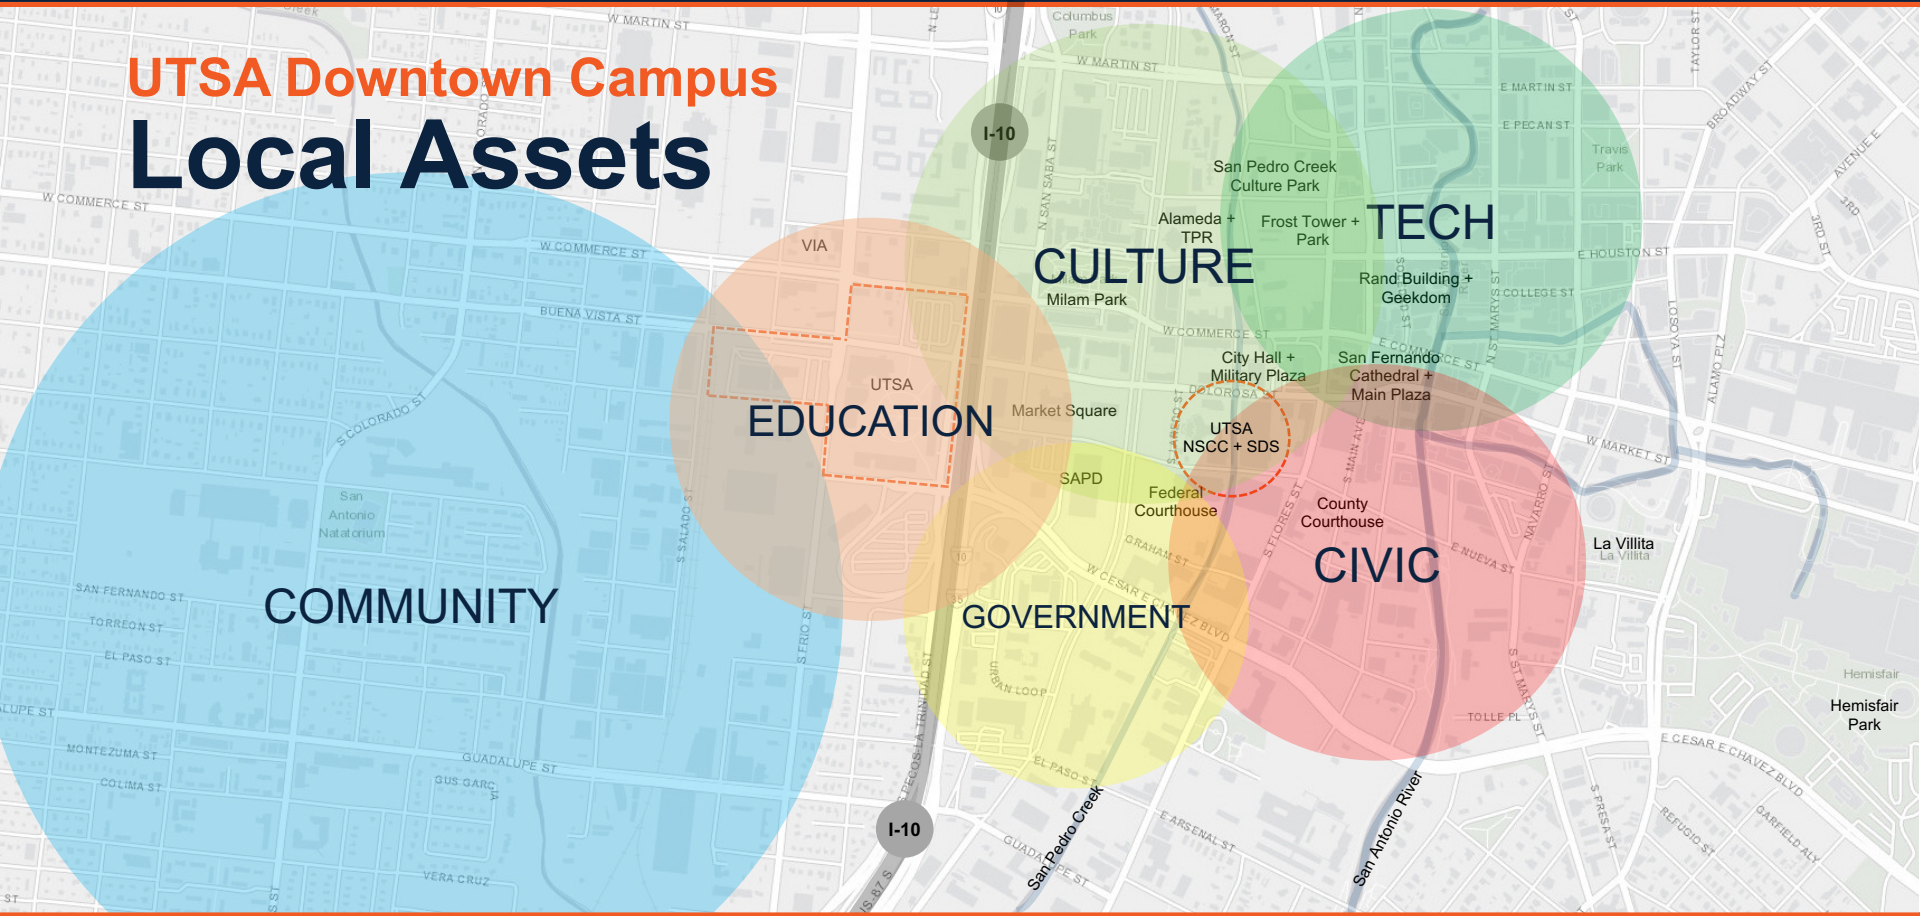

One University, Multiple Campuses

- Main Campus
- Park West Campus
- Downtown Campus
- Hemisfair Campus

Campus Master Plan

Planning for the Future

“This development is going to make a dramatic difference on the synergy that will occur in central city.”

- **Bexar County Judge Nelson Wolff** upon the Commissioners Court’s unanimous approval of a resolution to support UTSA’s Downtown Campus expansion.

October 23, 2018

UTSA Downtown Campus Local Assets

**UTSA Parcels
West of I-10/I-35**

**City of
San Antonio
Parcels**

**TxDot
Parcels**

**Continental
Hotel Parcel**

**UTSA Parcels
East of I-10/I-35**

**Downtown Campus
Proposed Districts**

Downtown Campus Master Plan Features

- EXISTING BUILDING
- PROPOSED BUILDING