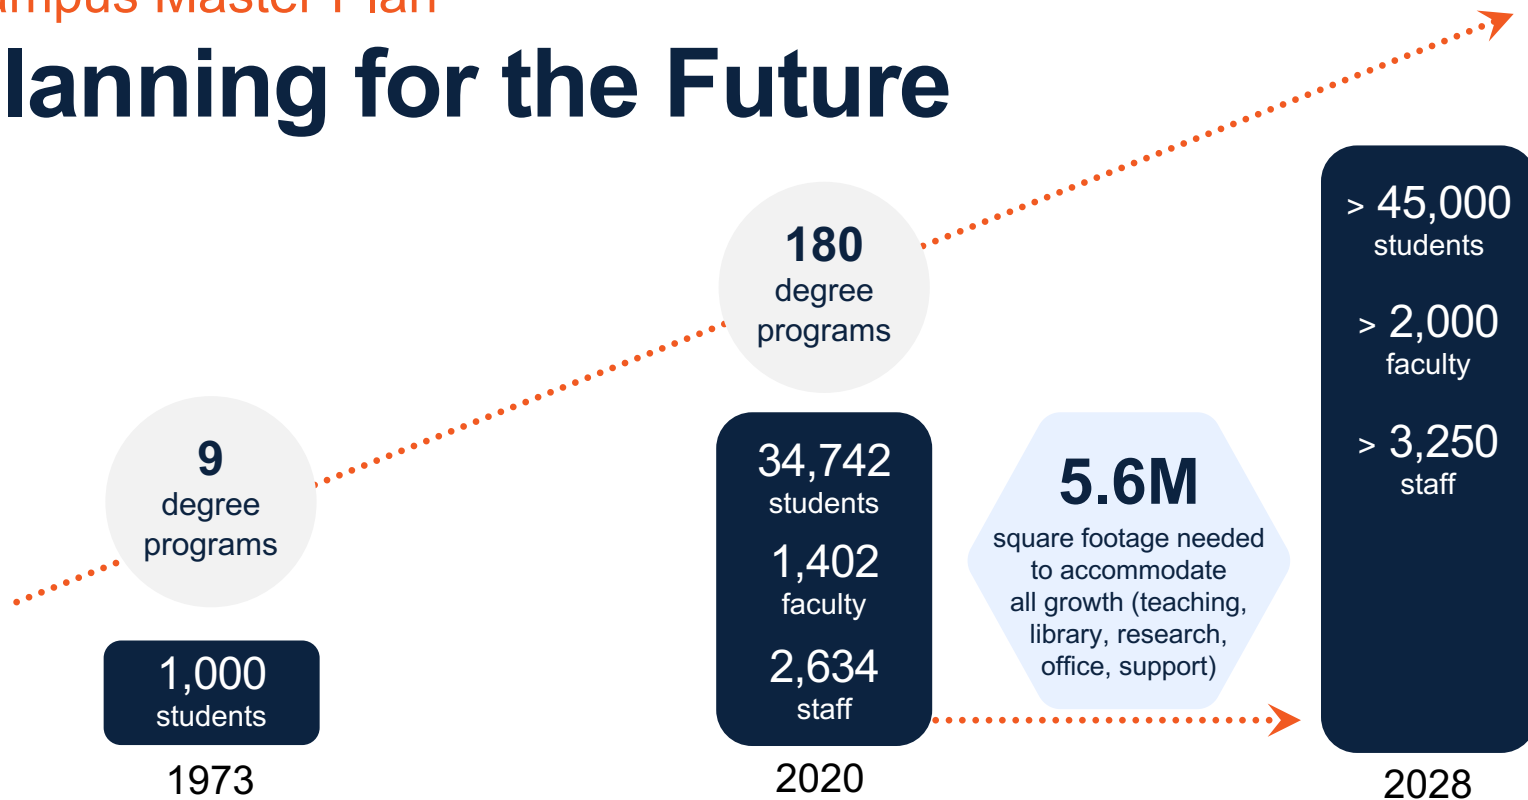

Campus Master Plan

Planning for the Future