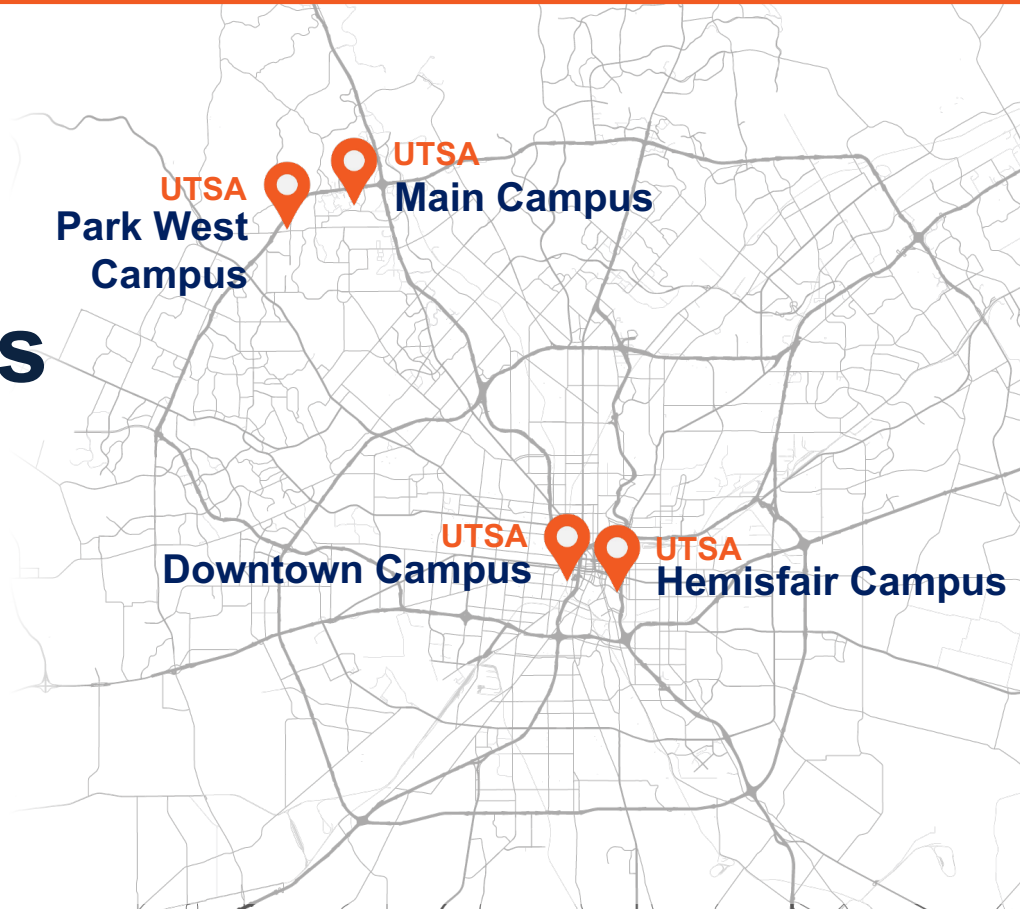

One University, Multiple Campuses

- Main Campus
- Park West Campus
- Downtown Campus
- Hemisfair Campus