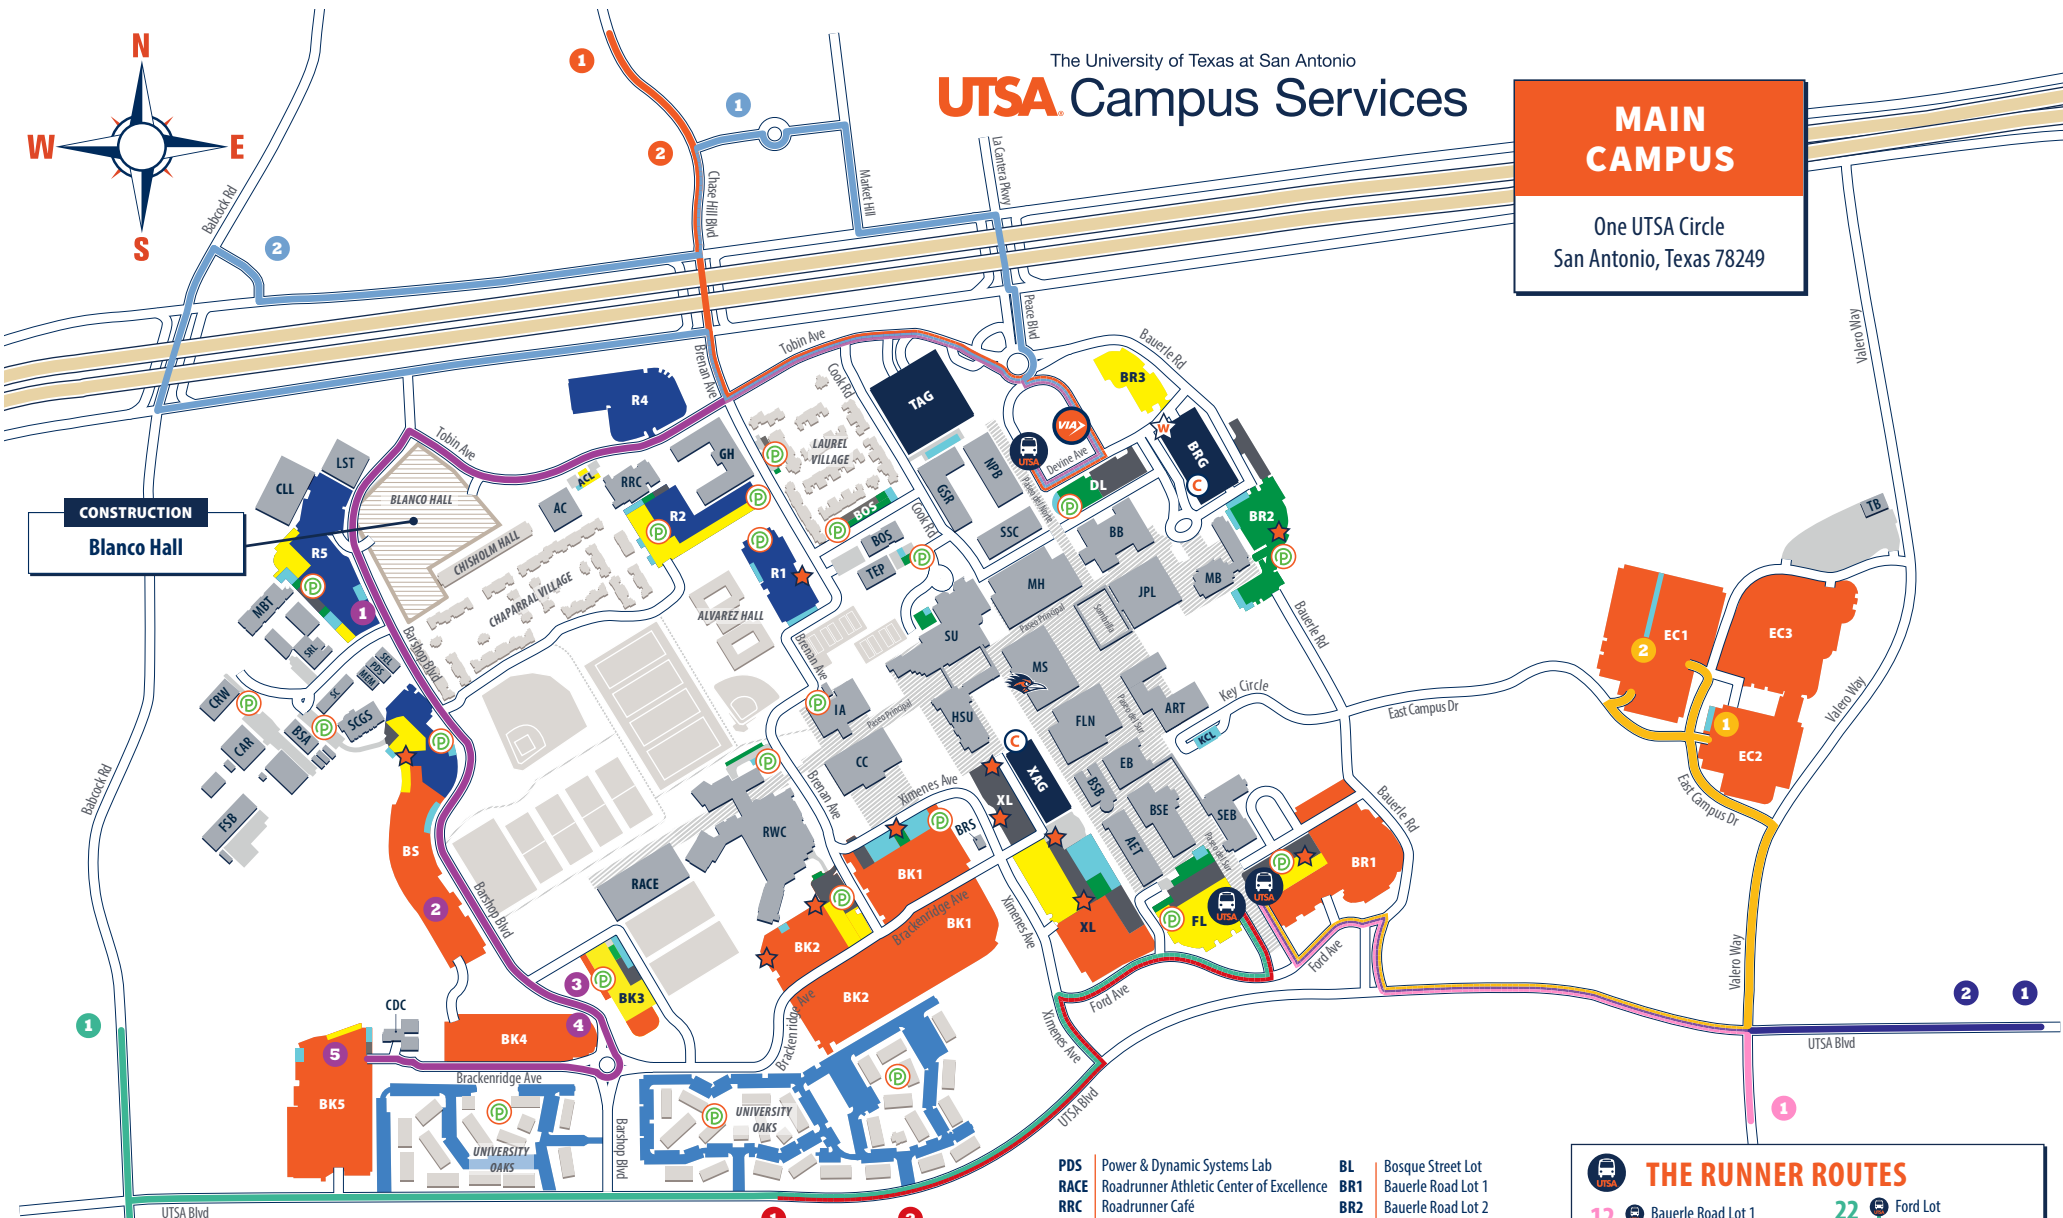

The University of Texas at San Antonio
UTSA Campus Services

MAIN CAMPUS

One UTSA Circle
San Antonio, Texas 78249

CONSTRUCTION
Blanco Hall

- COMMUTER C PARKING
- RESIDENT H PARKING
- RESIDENT U PARKING
- ADA/ACCESSIBLE PARKING
- RESERVED PARKING
- EMPLOYEE A PARKING
- EMPLOYEE B PARKING
- GARAGES
  (Garage Permit, Short-Term, & Disabled Parking Only)
- ★ MOTORCYCLE PARKING
- ★ WELCOME CENTER
- GARAGE CASHIER STATION
- HOURLY PARKING - PARKMOBILE
- CAMPUS SERVICES (MS 1.01.52)
- VIA BUS STOP
- CONSTRUCTION ZONE

MAIN CAMPUS BUILDINGS

- **AC** Activity Center
- **AET** Applied Engineering and Technology
- **ART** Arts Building
- **BOS** Bosque Street Building
- **BSB** Biosciences Building
- **BSE** Biotechnology Sciences & Engineering
- **BB** Business Building
- **BRS** Tito Bradshaw Bicycle Repair Shop
- **BSA** Business Services Annex
- **CAR** Center for Archaeological Research
- **CRW** Central Receiving & Warehouse
- **CDC** Child Development Center
- **CC** Convocation Center
- **CLL** Cypress Living Laboratory
- **EB** Engineering Building
- **FSB** Facilities Services Building
- **FLN** Flawn Sciences Building
- **GSR** Graduate School and Research Building
- **HSU** H-E-B Student Union
- **IA** Intercollegiate Athletics Building
- **JPL** John Peace Library
- **LST** Large-Scale Testing Laboratory
- **MBT** Main Building
- **MEM** MEMS Lab
- **MH** McKinney Humanities Building
- **MS** Multidisciplinary Studies Building
- **NPB** North Paseo Building

- **PDS** Power & Dynamic Systems Lab
- **RACE** Roadrunner Athletic Center of Excellence
- **RRC** Roadrunner Café
- **RWC** Recreation Wellness Center
- **SC** Sculpture & Ceramics
- **SCGS** Sculpture & Ceramics Graduate Studio
- **SEL** Science & Engineering Building
- **SSC** Student Success Center
- **SU** Student Union
- **TB** Transportation Building
- **TEP** Thermal Energy Plant
- **ACL** Activity Center Lot
- **BK1** Brackenridge Avenue Lot 1
- **BK2** Brackenridge Avenue Lot 2
- **BK3** Brackenridge Avenue Lot 3
- **BK4** Brackenridge Avenue Lot 4
- **BK5** Brackenridge Avenue Lot 5
- **BL** Bosque Street Lot
- **BR1** Bauerle Road Lot 1
- **BR2** Bauerle Road Lot 2
- **BR3** Bauerle Road Lot 3
- **BRG** Bauerle Road Garage
- **BS** Barshop Boulevard Lot
- **DL** Devine Avenue Lot
- **EC1** East Campus Lot 1
- **EC2** East Campus Lot 2
- **EC3** East Campus Lot 3
- **FL** Ford Lot
- **KCL** Key Circle Lot
- **R1** Resident Lot 1
- **R2** Resident Lot 2
- **R4** Resident Lot 4
- **R5** Resident Lot 5
- **TAG** Tobin Avenue Garage
- **XAG** Ximenes Avenue Garage
- **XL** Ximenes Avenue Lot

1. **THE RUNNER ROUTES**
2. **12** ○ Bauerle Road Lot 1
   - **13** ○ Hill Country Place
   - **14** ○ Bauerle Road Lot 1
   - **20** ○ Ford Lot
   - **22** ○ Ford Lot
   - **23** ○ Villas At Babcock
   - **24** ○ The Reserve
   - **25** ○ Campus Oval
   - **26** ○ Campus Oval
   - **27** ○ Campus Oval
   - **28** ○ Campus Oval
   - **29** ○ Campus Oval
   - **30** ○ Campus Oval
   - **31** ○ Campus Oval
   - **32** ○ Campus Oval
   - **33** ○ Campus Oval
   - **34** ○ Campus Oval
   - **35** ○ Campus Oval
   - **36** ○ Campus Oval
   - **37** ○ Campus Oval
   - **38** ○ Campus Oval
   - **39** ○ Campus Oval
   - **40** ○ Campus Oval
   - **41** ○ Campus Oval
   - **42** ○ Campus Oval
   - **43** ○ Campus Oval
   - **44** ○ Campus Oval
   - **45** ○ Campus Oval
   - **46** ○ Campus Oval
   - **47** ○ Campus Oval