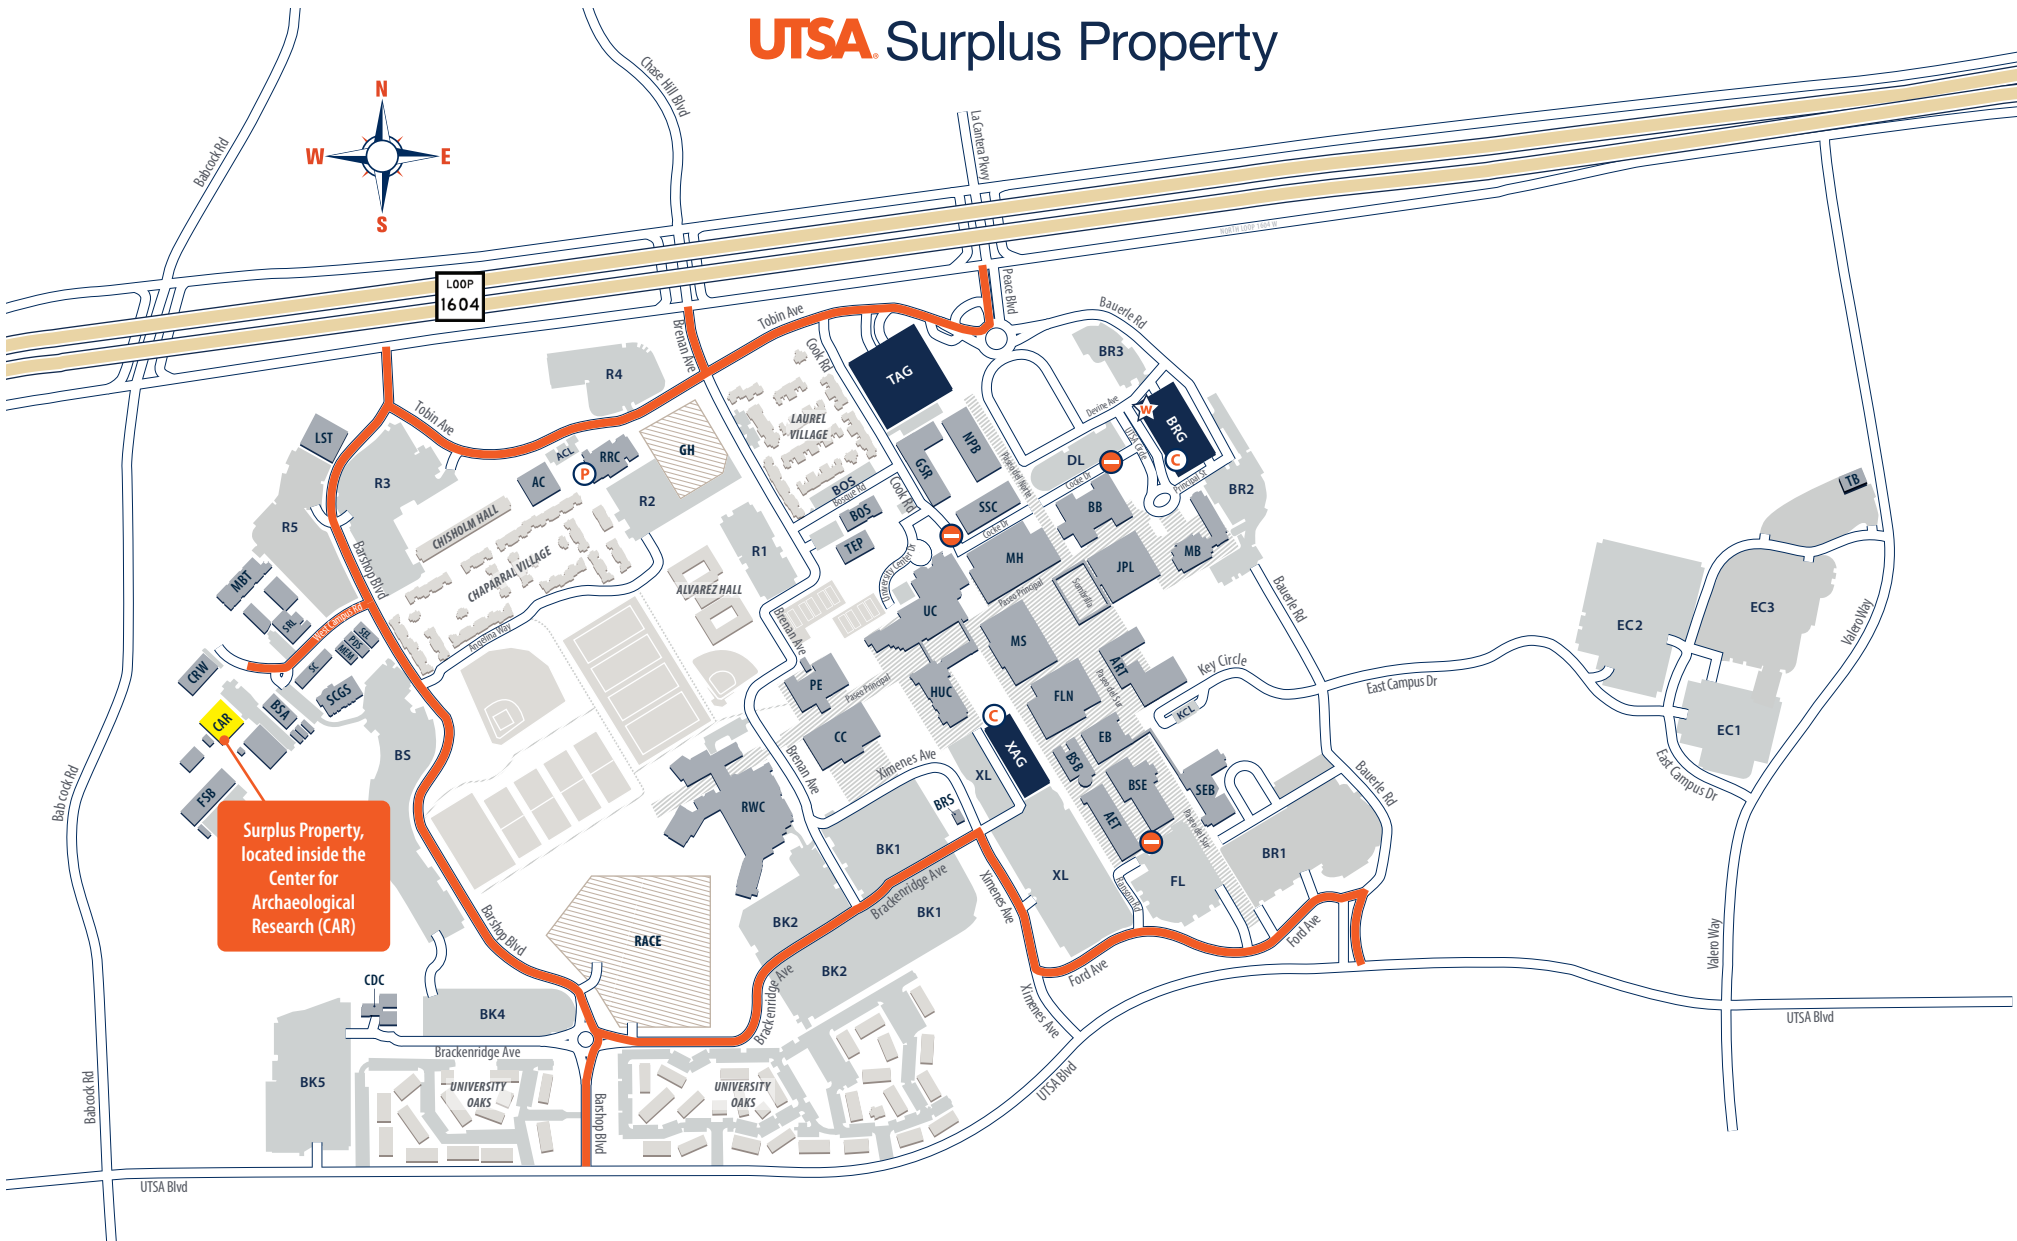

UTSA Surplus Property

Surplus Property, located inside the Center for Archaeological Research (CAR)

- SERVICE GATES
- HOURLY PARKING PAY STATION
- GARAGE CASHIER STATION
- WELCOME CENTER
- BUILDINGS
- PARKING LOTS
- GARAGES
(Garage Permit, Short-Term, & Disabled Parking Only)
- CONSTRUCTION ZONE

MAIN CAMPUS BUILDINGS

AC	Activity Center	FSB	Facilities Services Building
AET	Applied Engineering and Technology	FLN	Flawn Sciences Building
ART	Arts Building	GH	Guadalupe Hall
ART	Arts Building	GSR	Graduate School and Research Building
BOS	Bosque Street Building	HSU	H-E-B Student Union
BSB	Biosciences Building	IA	Intercollegiate Athletics Building
BSE	Biotechnology Sciences & Engineering	JPL	John Peace Library
BB	Business Building	LST	Large-Scale Testing Laboratory
BRS	Tito Bradshaw Bicycle Repair Shop	MB	Main Building
BSA	Business Services Annex	MBT	Margaret Batts Tobin Laboratories
CAR	Center for Archaeological Research	MEM	MEMS Lab
CRW	Central Receiving & Warehouse	MH	McKinney Humanities Building
CDC	Child Development Center	MS	Multidisciplinary Studies Building
CC	Convocation Center	NPB	North Paseo Building
EB	Engineering Building		

MAIN CAMPUS PARKING

ACL	Activity Center Lot	EC3	East Campus Lot 3
BK1	Brackenridge Avenue Lot 1	FL	Ford Lot
BK2	Brackenridge Avenue Lot 2	KCL	Key Circle Lot
BK4	Brackenridge Avenue Lot 4	R1	Resident Lot 1
BK5	Brackenridge Avenue Lot 5	R2	Resident Lot 2
BL	Bosque Street Lot	R3	Resident Lot 3
BR1	Bauerle Road Lot 1	R4	Resident Lot 4
BR2	Bauerle Road Lot 2	R5	Resident Lot 5
BR3	Bauerle Road Lot 3	TAG	Tobin Avenue Garage
BRG	Bauerle Road Garage	XAG	Ximenes Avenue Garage
BS	Barshop Boulevard Lot	XL	Ximenes Avenue Lot
DL	Devine Avenue Lot		
EC1	East Campus Lot 1		
EC2	East Campus Lot 2		