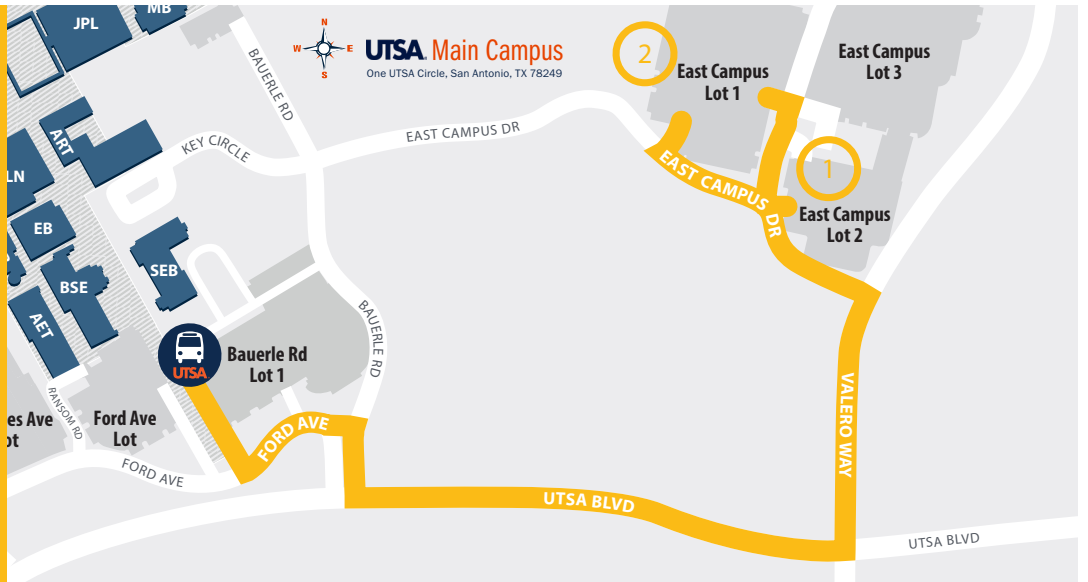

ROUTE

13

BAUERLE RD LOT 1

EAST CAMPUS LOT 2

EAST CAMPUS LOT 1

➔ **MON-THURS** FINAL DEPARTURE 10:25PM

➔ **FRIDAY** FINAL DEPARTURE 5:15PM

BAUERLE RD LOT 1 DEPARTURE

PM

BAUERLE RD LOT 1 DEPARTURE

PM

- 1:45
- 2:00
- 2:15
- 2:30
- 2:45
- 3:00
- 3:15
- 3:30
- 3:45
- 4:00
- 4:15
- 4:30
- 4:45
- 4:52
- 5:00
- ⚡ ● 5:15
- 5:30
- 5:45
- 6:00
- 6:15
- 6:30
- 6:45
- 7:00 12/13 combo
- 7:15 12/13 combo
- 7:30 12/13 combo
- 7:45 12/13 combo
- 8:00 12/13 combo

BAUERLE RD LOT 1 DEPARTURE

PM

- 8:15 12/13 combo
- 8:30 12/13 combo
- 8:45 12/13 combo
- 9:00 12/13 combo
- 9:15 12/13 combo
- 9:35 12/13 combo
- 9:55 12/13 combo
- 10:10 12/13 combo
- ⚡ 10:25 12/13 combo

Download The Runner GPS App

-  Track your shuttle
-  View schedules
-  Receive real-time updates

Download on the  **App Store**

 **GET IT ON Google Play**

View online at therunner.utsa.edu

- Mon/Wed/Fri Only
- Tue/Thur Only
- Friday Last Stop
- ⚡ Mon-Thu Only
- ⚡ No return to campus
- Friday Only