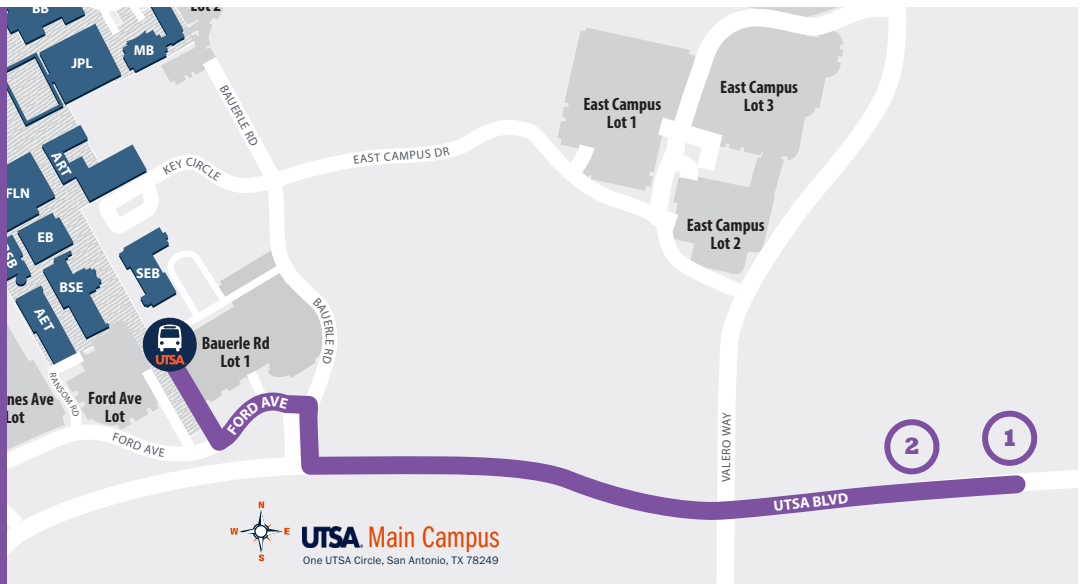

ROUTE

14

BAUERLE RD LOT 1

BROADSTONE

THE LUXX

UTSA Main Campus
One UTSA Circle, San Antonio, TX 78249

➔ **MON-THURS** FINAL DEPARTURE 10:25PM

➔ **FRIDAY** FINAL DEPARTURE 5:15PM

BAUERLE RD LOT 1 DEPARTURE

AM

- 6:45
- 7:00
- 7:15
- 7:30
- 7:45
- 8:00
- 8:15
- 8:30 12/14 combo
- 8:45
- 9:00
- 9:15
- 9:30
- 9:45
- 10:00
- 10:15
- 10:30
- 10:45
- 11:00
- 11:15
- 11:30
- 11:45
- 12:00
- 12:15
- 12:30
- 12:45 12/14 combo
- 1:00
- 1:15
- 1:30

PM

BAUERLE RD LOT 1 DEPARTURE

PM

- 1:45
- 2:00
- 2:15
- 2:30
- 2:45
- 3:00
- 3:15
- 3:30
- 3:45
- 3:52
- 4:00
- 4:07
- 4:15
- 4:30
- 4:45
- 5:00
- 5:07
- 5:15
- 5:22
- 5:30
- 5:45
- 6:00
- 6:15
- 6:30
- 6:45
- 7:00
- 7:15
- 7:30

BAUERLE RD LOT 1 DEPARTURE

PM

- 7:45
- 8:00
- 8:15
- 8:30
- 8:45
- 9:00
- 9:15
- 9:30
- 9:45
- 10:00
- 10:25

Download **The Runner GPS App**

- Track your shuttle
- View schedules
- Receive real-time updates