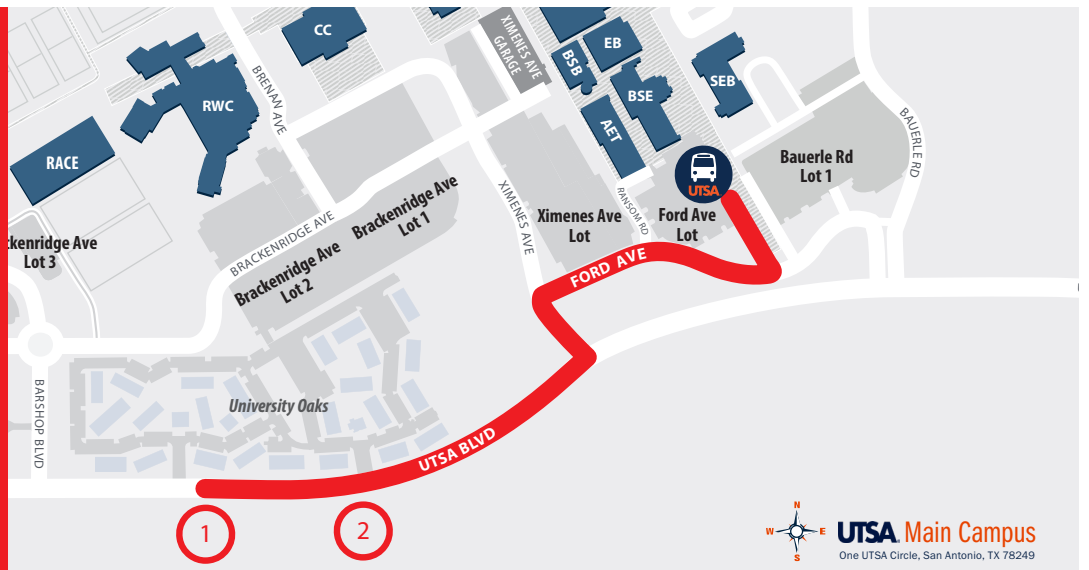

# ROUTE 20

## FORD LOT

1

CAMPUS EDGE ON  
UTSA BOULEVARD

2

AVALON PLACE

➔ **MON-THURS** FINAL DEPARTURE 10:25PM

➔ **FRIDAY** FINAL DEPARTURE 5:15PM

### FORD LOT DEPARTURE

PM

12:45
1:07
1:15
1:30
1:45
2:00
2:15
2:30
2:45
3:00
3:15
3:30
3:45
4:00
4:15
4:30
4:45
5:00
5:15
5:30
5:45
6:00
6:15
6:30
6:45
7:00
7:15
7:30
7:45

### FORD LOT DEPARTURE

PM

8:00
8:15
8:30
8:45
9:00
9:15 20/22 combo
9:30 20/22 combo
9:45 20/22 combo
10:00 20/22 combo
10:25 20/22 combo