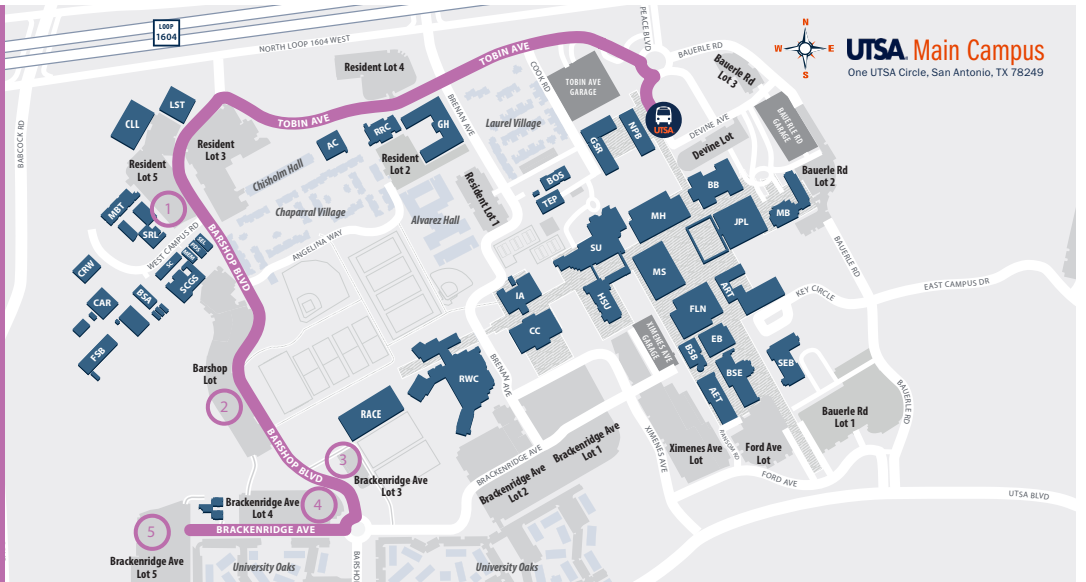

# ROUTE 43

- CAMPUS OVAL**
- 1 RESIDENT LOT 5**
- 2 BARSHOP LOT**
- 3 BRACKENRIDGE LOT 3**
- 4 BRACKENRIDGE LOT 4**
- 5 BRACKENRIDGE LOT 5**

**UTSA Main Campus**  
One UTSA Circle, San Antonio, TX 78249

➔ **MON-THURS** FINAL DEPARTURE 10:25PM

➔ **FRIDAY** FINAL DEPARTURE 5:15PM

<b>CAMPUS OVAL DEPARTURE</b>	
AM	6:50
	7:10
	7:30
	7:50
	8:10
	8:20
	8:40
	8:50
	9:10
	9:30
	9:40
	9:50
	10:00
	10:10
	10:20
	10:35
	10:55
	11:10
	11:20
	11:30
	11:40
	11:50
PM	12:00
	12:10
	12:30
	12:55
	1:05
	1:25

<b>CAMPUS OVAL DEPARTURE</b>	
PM	1:35
	1:45
	1:55
	2:05
	2:25
	2:45
	2:55
	3:05
	3:15
	3:25
	3:35
	3:55
	4:15
	4:35
	4:45
	5:05
	5:15
	5:25
	5:35
	5:45
	5:55
	6:05
	6:15
	6:25
	6:35
	6:45
	7:05
	7:25

<b>CAMPUS OVAL DEPARTURE</b>	
PM	7:45
	8:05
	8:25
	8:45
	9:05
	9:25
	9:45
	10:05
	10:25

- Mon/Wed/Fri Only
- Tue/Thur Only
- Friday Last Stop
- Mon-Thur Only
- No return to campus
- Friday Only

**NO FOOD OR OPEN DRINKS**  
Screw-top lids only

**INFORMATION**  
[utsa.edu/transportation](http://utsa.edu/transportation)