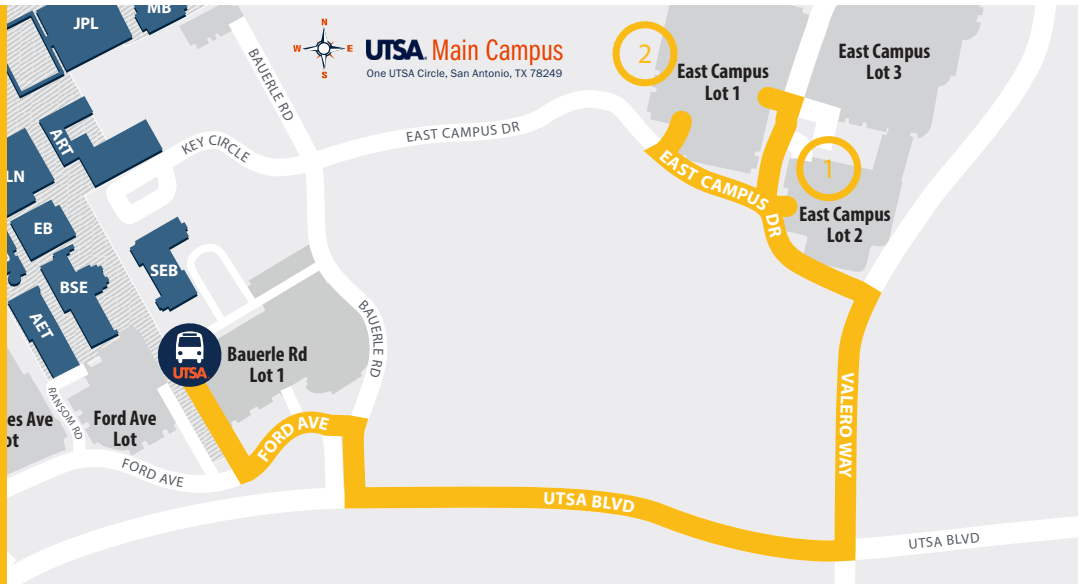

# 13

**BAUERLE RD LOT 1**

**EAST CAMPUS LOT 2**

**EAST CAMPUS LOT 1**

**UTSA Main Campus**  
One UTSA Circle, San Antonio, TX 78249

➔ **MON-THURS** FINAL DEPARTURE 10:25PM

➔ **FRIDAY** FINAL DEPARTURE 5:15PM

**BAUERLE RD LOT 1 DEPARTURE**

AM

- 6:45
- 7:00
- 7:15
- 7:30
- 7:45
- 8:00
- 8:15 12/13 combo
- 8:30
- 8:45
- 9:00
- 9:15
- 9:30
- 9:45
- 10:00
- 10:15
- 10:30
- 10:45
- 11:00
- 11:15
- 11:30
- 11:45
- 12:00 12/13 combo
- 12:15
- 12:30 12/13 combo
- 12:45
- 1:00
- 1:15
- 1:30

PM

**BAUERLE RD LOT 1 DEPARTURE**

PM

- 1:45
- 2:00
- 2:15
- 2:30
- 2:45
- 3:00
- 3:15
- 3:30
- 3:45
- 4:00
- 4:15
- 4:30
- 4:45
- 4:52
- 5:00
- 5:15
- 5:30
- 5:45
- 6:00
- 6:15
- 6:30
- 6:45
- 7:00 12/13 combo
- 7:15 12/13 combo
- 7:30 12/13 combo
- 7:45 12/13 combo
- 8:00 12/13 combo

**BAUERLE RD LOT 1 DEPARTURE**

PM

- 8:15 12/13 combo
- 8:30 12/13 combo
- 8:45 12/13 combo
- 9:00 12/13 combo
- 9:15 12/13 combo
- 9:35 12/13 combo
- 9:55 12/13 combo
- 10:10 12/13 combo
- 10:25 12/13 combo