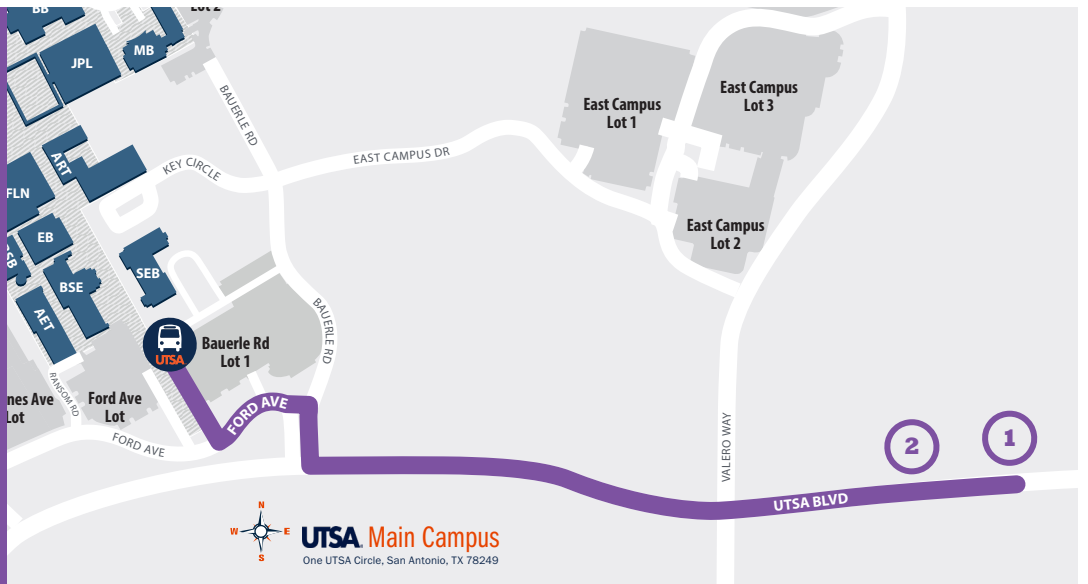

ROUTE

14

BAUERLE RD LOT 1

BROADSTONE

THE LUXX

UTSA Main Campus
One UTSA Circle, San Antonio, TX 78249

➔ **MON-THURS** FINAL DEPARTURE 10:25PM

➔ **FRIDAY** FINAL DEPARTURE 5:15PM

BAUERLE RD LOT 1 DEPARTURE

AM

- 6:50 12/14 combo
- 7:10 12/14 combo
- 7:30 12/14 combo
- 7:45 12/14 combo
- 8:00
- 8:15
- 8:30 12/14 combo
- 8:45
- 9:00
- 9:15
- 9:30 12/14 combo
- 9:45
- 10:00

PM

- 10:15
- 10:30
- 10:45
- 11:00
- 11:15
- 11:30
- 11:45
- 12:00
- 12:15
- 12:30
- 12:45 12/14 combo
- 1:00
- 1:15
- 1:30
- 1:45

BAUERLE RD LOT 1 DEPARTURE

PM

- 2:00
- 2:15
- 2:30
- 2:45
- 3:00
- 3:15
- 3:30
- 3:45
- 3:52
- 4:00
- 4:07
- 4:15
- 4:30
- 4:45
- 5:00
- 5:07

- 5:15
- 5:22
- 5:30
- 5:45
- 6:00
- 6:15
- 6:30
- 6:45
- 7:00
- 7:15
- 7:30
- 7:45

BAUERLE RD LOT 1 DEPARTURE

PM

- 8:00
- 8:15
- 8:30
- 8:45
- 9:00
- 9:15
- 9:30
- 9:45
- 10:00
- 10:25

**Download
The Runner
GPS App**

-  **Track your shuttle**
-  **View schedules**
-  **Receive real-time updates**