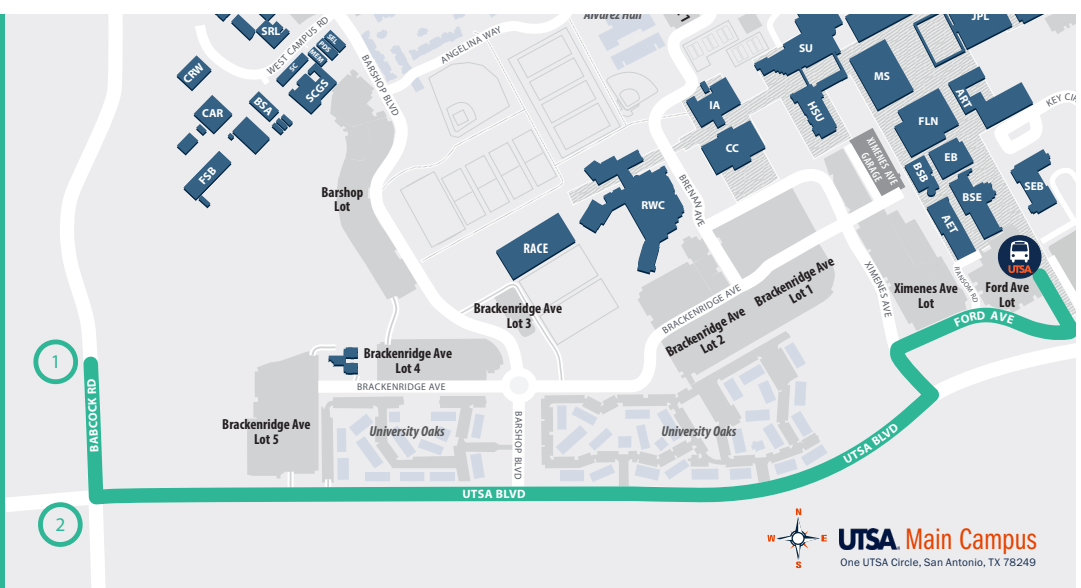

ROUTE 22

-  **FORD LOT**
- 1 VILLAS AT BABCOCK**
- 2 THE RESERVE**

UTSA Main Campus
One UTSA Circle, San Antonio, TX 78249

➔ **MON-THURS** FINAL DEPARTURE 10:25PM

➔ **FRIDAY** FINAL DEPARTURE 5:15PM

 FORD LOT DEPARTURE	
AM	6:45
	7:00
	7:15
	7:30
	7:45
	8:00
	8:15
	8:37
	8:45
	8:52
	9:00
	9:15
	9:30
	9:45
	10:00
	10:15
	10:30
	10:37
	10:45
10:52	
11:07	
11:22	
11:37	
11:45	
11:52	
12:00	
PM	12:07
	12:15
	12:30
	12:37

 FORD LOT DEPARTURE	
PM	12:52
	1:00
	1:15
	1:22
	1:30
	1:37
	1:45
	1:52
	2:00
	2:15
	2:30
	2:45
	2:52
	3:00
	3:07
	3:15
	3:22
	3:37
	3:52
4:00	
4:07	
4:15	
4:22	
4:30	
4:45	
4:52	
5:00	
 5:07	
 5:15	
5:22	

 FORD LOT DEPARTURE	
PM	5:37
	5:52
	6:00
	6:07
	6:15
	6:22
	6:30
	6:45
	6:52
	7:07
	7:22
	7:37
	7:52
8:07	
8:22	
8:30	
8:45	
9:00	
9:15	22/20 combo
9:30	22/20 combo
9:45	22/20 combo
10:00	22/20 combo
10:25	22/20 combo

Download The Runner GPS App

-  **Track your shuttle**
-  **View schedules**
-  **Receive real-time updates**

Download on the **App Store**

GET IT ON **Google Play**

View online at therunner.utsa.edu

-  Mon/Wed/Fri Only
-  Tue/Thur Only
-  Friday Last Stop
-  Mon-Thu Only
-  No return to campus
-  Friday Only