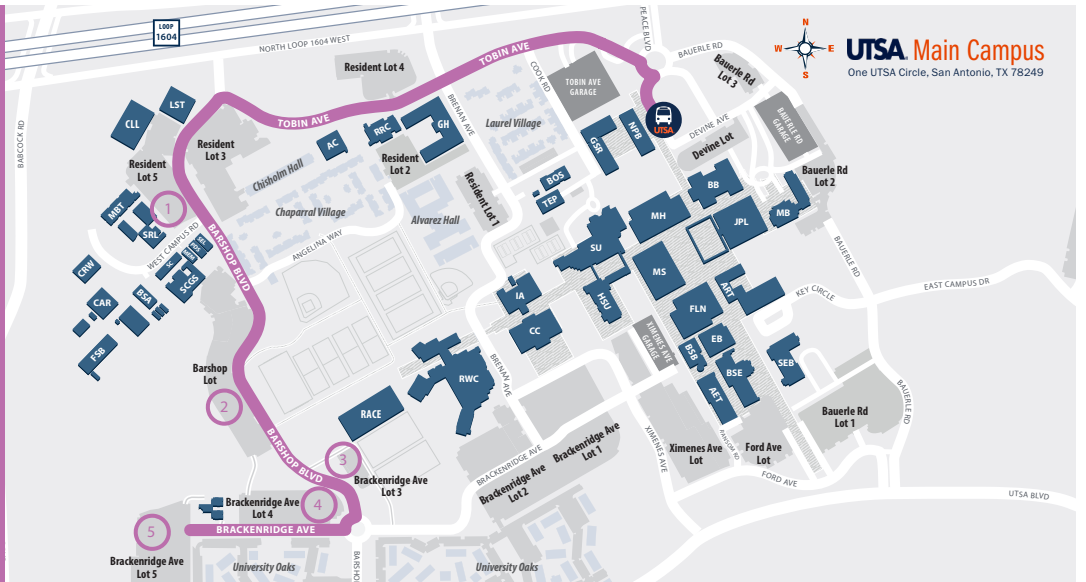

# ROUTE 43

- CAMPUS OVAL**
- 1 RESIDENT LOT 5**
- 2 BARSHOP LOT**
- 3 BRACKENRIDGE LOT 3**
- 4 BRACKENRIDGE LOT 4**
- 5 BRACKENRIDGE LOT 5**

**UTSA Main Campus**  
One UTSA Circle, San Antonio, TX 78249

➔ **MON-THURS** FINAL DEPARTURE 10:25PM

➔ **FRIDAY** FINAL DEPARTURE 5:15PM

<b>CAMPUS OVAL DEPARTURE</b>	
AM	6:50
	7:10
	7:30
	7:50
	8:10
	8:20
	8:40
	8:50
	9:10
	9:30
	9:40
	9:50
	10:00
	10:10
	10:20
	10:35
	10:55
	11:10
	11:20
	11:30
	11:40
	11:50
PM	12:00
	12:10
	12:30
	12:55
	1:05
	1:25

<b>CAMPUS OVAL DEPARTURE</b>	
PM	1:35
	1:45
	1:55
	2:05
	2:25
	2:45
	2:55
	3:05
	3:15
	3:25
	3:35
	3:55
	4:15
	4:35
	4:45
	5:05
	5:15
	5:25
	5:35
	5:45
	5:55
	6:05
	6:15
	6:25
	6:35
	6:45
	7:05
	7:25

<b>CAMPUS OVAL DEPARTURE</b>	
PM	7:45
	8:05
	8:25
	8:45
	9:05
	9:25
	9:45
	10:05
	10:25

- Mon/Wed/Fri Only
- Tue/Thur Only
- Friday Last Stop
- Mon-Thu Only
- No return to campus
- Friday Only

BUS DEPARTURE TIMES ARE APPROXIMATE & SUBJECT TO CHANGE. WEATHER AND TRAFFIC DELAYS MAY OCCUR

**NO FOOD OR OPEN DRINKS**  
Screw-top lids only