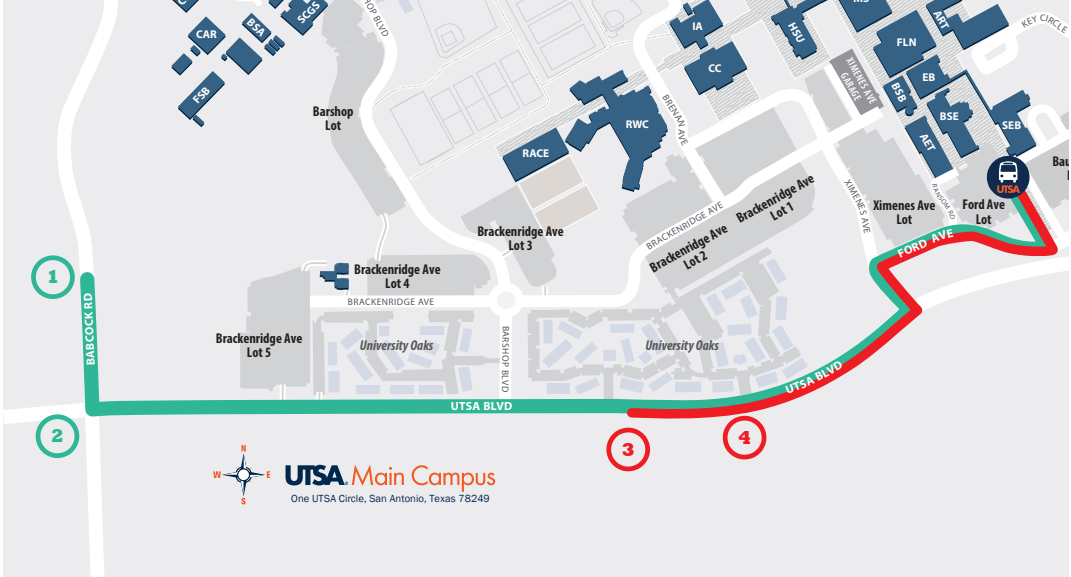

ROUTE
20

ROUTE
22

FORD LOT

- 1 VILLAS AT BABCOCK**
- 2 THE RESERVE**
- 3 CAMPUS EDGE**
- 4 AVALON PLACE**

→ MONDAY-FRIDAY FINAL DEPARTURE 5:15 PM

FORD LOT DEPARTURE

AM	Time
	7:45
	8:15
	8:45
	9:15
	9:45
	10:15
	10:45
	11:15
	11:45

FORD LOT DEPARTURE

PM	Time
	12:15
	12:45
	1:15
	1:45
	2:15
	2:45
	3:15
	3:45
	4:15
	4:45
	5:15

Download The Runner GPS App

- Track your shuttle
- View schedules
- Receive real-time updates

Download on the **App Store**

GET IT ON **Google Play**

View online at therunner.utsa.edu

- Mon/Wed/Fri Only
- Tue/Thur Only
- Friday Last Stop
- ▨ Mon-Thu Only
- ▨ No return to campus
- Friday Only

BUS DEPARTURE TIMES ARE APPROXIMATE & SUBJECT TO CHANGE. WEATHER AND TRAFFIC DELAYS MAY OCCUR

NO FOOD OR OPEN DRINKS
Screw-top lids only

INFORMATION
utsa.edu/transportation
[@UTSARunner](https://twitter.com/UTSARunner)