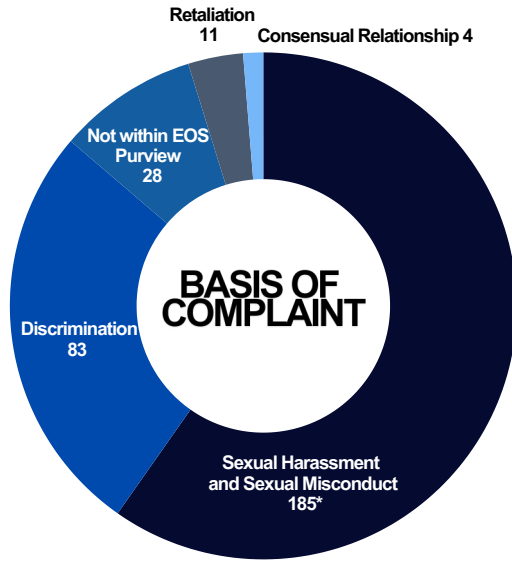

Annual Data Fiscal Year 2020-2021

**Total Reports Received:  
311 Reports**

\*Including Dating Violence, Domestic Violence, Stalking, Sexual Exploitation, and Failure to Report Cases.