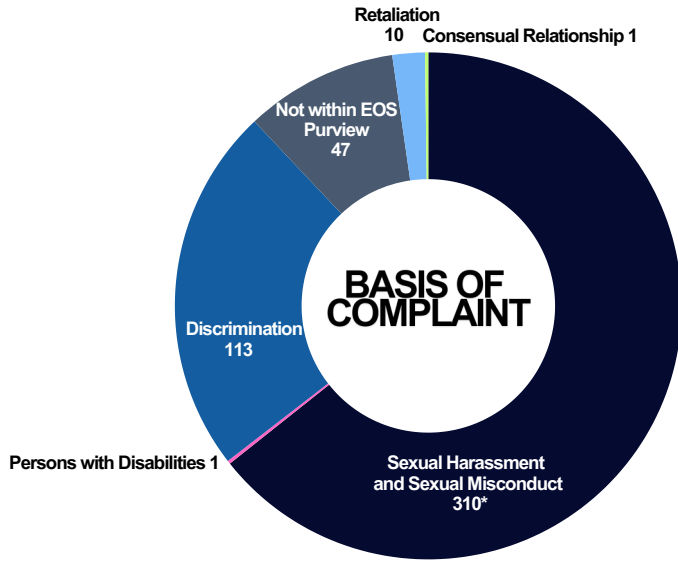

Annual Data Fiscal Year 2021-2022

**Total Reports Received:
482 Reports**

*Including Dating Violence, Domestic Violence, Stalking, Sexual Exploitation, and Failure to Report Cases.