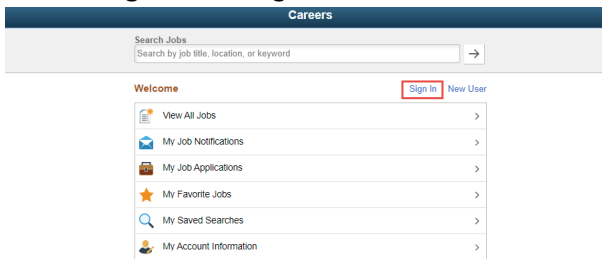

## Forgot User Name

1. Click on **Sign In** link to get started

2. Click on **Forgot User Name** link

3. Enter your **Primary Email Address** then click **Email User Name**

4. Check your email account for an email that contains your **User Name**
5. Sign in with your User Name and password