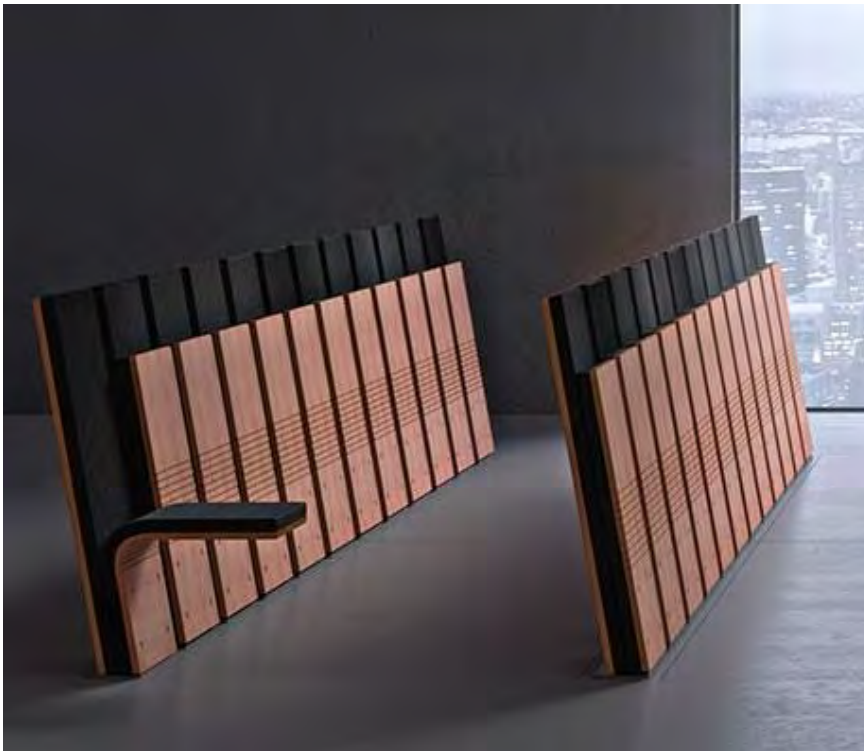

Niemkamper Gateway All-In-One and Height Adjustable Media Wall Table

Nienkamper Tuxedo Cove and Highback

Nienkamper Nomad Benching and Screens

Nienkamper Gateway Lounge

OFS Rowen Lounge

OFS Harpin Chair

OFS Lona Lounge Chair and Beck Table

OFS Agile Fence

OFS LeanTo

OFS Hinchada and Bendz Table

OFS Sleek Chair

OFS Coact

Sedia Systems Jump Seat

SitOnIt – Lumin Chair and Stool

Special T AIM Table