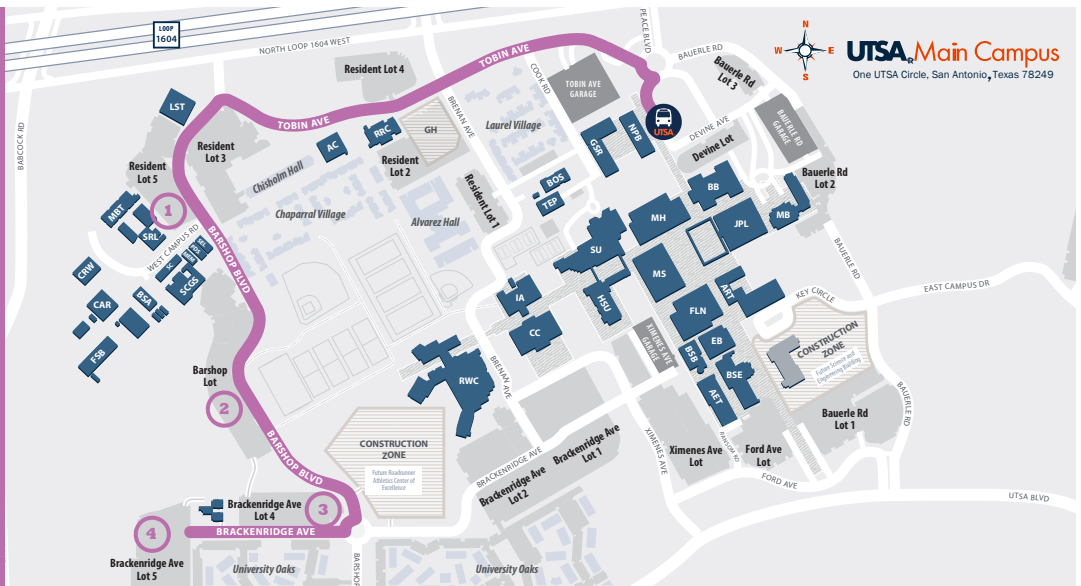

ROUTE 43

- CAMPUS OVAL**
- 1 RESIDENT LOT 5**
- 2 BARSHOP LOT**
- 3 BRACKENRIDGE LOT 4**
- 4 BRACKENRIDGE LOT 5**

UTSA Main Campus
One UTSA Circle, San Antonio, Texas 78249

➔ **MON-THURS** FINAL DEPARTURE 10:25PM

➔ **FRIDAY** FINAL DEPARTURE 5:15PM

	CAMPUS OVAL DEPARTURE	CAMPUS OVAL DEPARTURE	CAMPUS OVAL DEPARTURE	CAMPUS OVAL DEPARTURE
AM	6:35	11:00	2:25	5:55
	6:50	11:10	2:35	6:05
	7:10	11:15	2:40	⚡ 6:10
	7:25	11:20	2:45	6:15
	7:30	11:30	2:55	6:25
	7:40	11:35	3:00	6:35
	7:50	11:40	3:05	⚡ 6:45
	8:00	11:50	3:15	6:55
	8:10	11:55	⚡ 3:20	⚡ 7:05
	8:15	12:00	3:25	⚡ 7:25
	8:20	12:10	3:35	7:45
	8:35	12:20	⚡ 3:40	8:05
	8:40	12:35	3:45	8:25
	8:50	12:40	3:55	8:45
	8:55	12:50	⚡ 4:00	9:05
	9:00	12:55	4:15	9:25
	9:10	1:00	⚡ 4:20	9:45
	9:30	1:10	4:25	10:05
	9:40	1:15	4:40	10:25
9:50	1:20	4:45		
10:00	1:30	4:55		
10:10	1:35	⚡ 5:05		
10:20	1:50	5:15		
10:30	1:55	⚡ 5:20		
10:35	2:00	5:25		
10:40	2:05	5:35		
10:50	2:15	⚡ 5:40		
10:55	2:20	5:45		

Download The Runner GPS App

- Track your shuttle**
- View schedules**
- Receive real-time updates**

Download on the **App Store**

GET IT ON Google Play

View online at therunner.utsa.edu

- Mon/Wed/Fri Only
- Tue/Thur Only
- Friday Last Stop
- ⚡ Mon-Thur Only
- ⚡ No return to campus
- Friday Only

BUS DEPARTURE TIMES ARE APPROXIMATE & SUBJECT TO CHANGE. WEATHER AND TRAFFIC DELAYS MAY OCCUR

NO FOOD OR OPEN DRINKS
Screw-top lids only

INFORMATION
utsa.edu/transportation
@UTSATheRunner